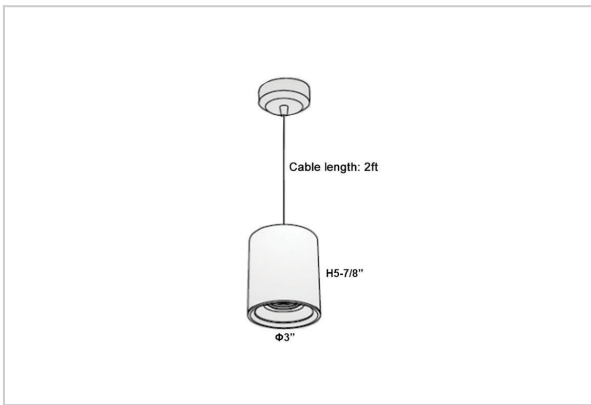

Aurora Pendant Lights

ITEM SKU#: 662187502717

Product Code : IK-RAuroraPL-55W-30K-WH-90C-15D

Voltage	100 - 277 V AC, 50-60 Hz
Lumen Output	4675lm
Power	55W
CCT	3000K
CRI	>90
Beam Angle	15°
Light Distribution	Spot
LED Light Source	Osram SOLERIQ S 19
Start Time	Instant
Driver	Stand Alone (included)
Operating Position	No Swiveling Type
Dimming	Triac Dimming / 0-10 V Dimming
Heads	Single Head
Finish	White
Height	7-1/8"
Diameter	6-3/4"
Optics	Reflective Cup Structure
Application Area	Guest Room, Restaurant, Meeting Room, Club, Hall, Hotel Entrance

Beam Spread (Options)

Spot	15°	Medium	30°	Flood	45°
ft	0.72	3.0	1.41	3.0	2.03
Ø	2.15	9.0	4.22	9.0	6.09
	3.58	15.0	7.04	15.0	10.15

Aurora is a technologically advanced LED Pendant Light that incorporates electronic gear and a high-quality lens with wide beam spread. While commonly used as task light, the unique and state-of-the-art design of this luminaire also enhances the overall aesthetics of your store.