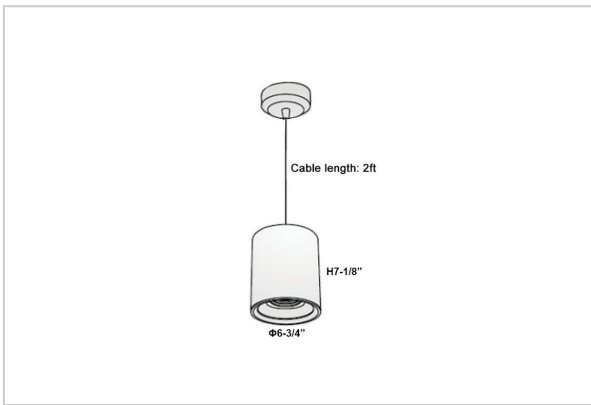

## Product Code : IK-RAuroraPL-50W-50K-WH-90C-15D

Voltage	100 - 277 V AC, 50-60 Hz
Lumen Output	4750lm
Power	50W
CCT	5000K
CRI	>90
Beam Angle	15°
Light Distribution	Spot
LED Light Source	Osram SOLERIQ S 19
Start Time	Instant
Driver	Stand Alone (included)
Operating Position	No Swiveling Type
Dimming	Triac Dimming / 0-10 V Dimming
Heads	Single Head
Finish	White
Height	7-1/8"
Diameter	6-3/4"
Optics	Reflective Cup Structure
Application Area	Guest Room, Restaurant, Meeting Room, Club, Hall, Hotel Entrance

### Beam Spread (Options)

Spot 15°		Medium 30°		Flood 45°	
ft	Ø	ft	Ø	ft	Ø
3.0	0.72	3.0	1.41	3.0	2.03
9.0	2.15	9.0	4.22	9.0	6.09
15.0	3.58	15.0	7.04	15.0	10.15

Aurora is a technologically advanced LED Pendant Light that incorporates electronic gear and a high-quality lens with wide beam spread. While commonly used as task light, the unique and state-of-the-art design of this luminaire also enhances the overall aesthetics of your store.