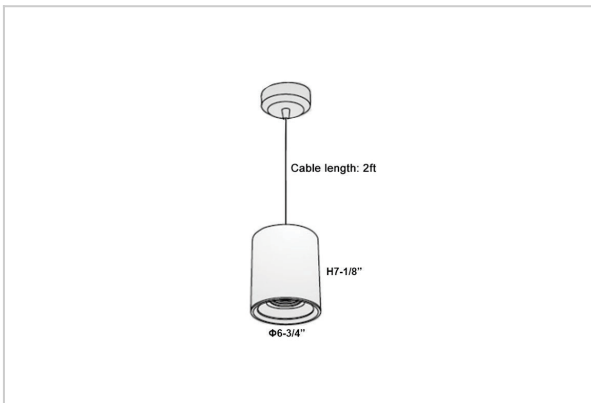

Aurora Pendant Lights

ITEM SKU#: 662187502687

Product Code : IK-RAuroraPL-50W-40K-WH-90C-15D

Voltage	100 - 277 V AC, 50-60 Hz
Lumen Output	4500lm
Power	50W
CCT	4000K
CRI	>90
Beam Angle	15°
Light Distribution	Spot
LED Light Source	Osram SOLERIQ S 19
Start Time	Instant
Driver	Stand Alone (included)
Operating Position	No Swiveling Type
Dimming	Triac Dimming / 0-10 V Dimming
Heads	Single Head
Finish	White
Height	7-1/8"
Diameter	6-3/4"
Optics	Reflective Cup Structure
Application Area	Guest Room, Restaurant, Meeting Room, Club, Hall, Hotel Entrance

Beam Spread (Options)

Spot 15°		Medium 30°		Flood 45°	
ft	Ø	ft	Ø	ft	Ø
3.0	0.72	3.0	1.41	3.0	2.03
9.0	2.15	9.0	4.22	9.0	6.09
15.0	3.58	15.0	7.04	15.0	10.15

Aurora is a technologically advanced LED Pendant Light that incorporates electronic gear and a high-quality lens with wide beam spread. While commonly used as task light, the unique and state-of-the-art design of this luminaire also enhances the overall aesthetics of your store.