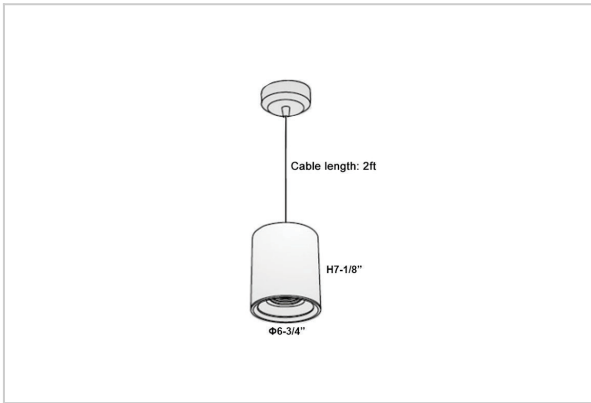

Aurora Pendant Lights

ITEM SKU#: 662187502670

Product Code : IK-RAuroraPL-50W-30K-WH-90C-15D

Voltage	100 - 277 V AC, 50-60 Hz
Lumen Output	4250lm
Power	50W
CCT	3000K
CRI	>90
Beam Angle	15°
Light Distribution	Spot
LED Light Source	Osram SOLERIQ S 19
Start Time	Instant
Driver	Stand Alone (included)
Operating Position	No Swiveling Type
Dimming	Triac Dimming / 0-10 V Dimming
Heads	Single Head
Finish	White
Height	7-1/8"
Diameter	6-3/4"
Optics	Reflective Cup Structure
Application Area	Guest Room, Restaurant, Meeting Room, Club, Hall, Hotel Entrance

Beam Spread (Options)

Spot	15°	Medium	30°	Flood	45°
ft	Ø	ft	Ø	ft	Ø
3.0	0.72	3.0	1.41	3.0	2.03
9.0	2.15	9.0	4.22	9.0	6.09
15.0	3.58	15.0	7.04	15.0	10.15

Aurora is a technologically advanced LED Pendant Light that incorporates electronic gear and a high-quality lens with wide beam spread. While commonly used as task light, the unique and state-of-the-art design of this luminaire also enhances the overall aesthetics of your store.