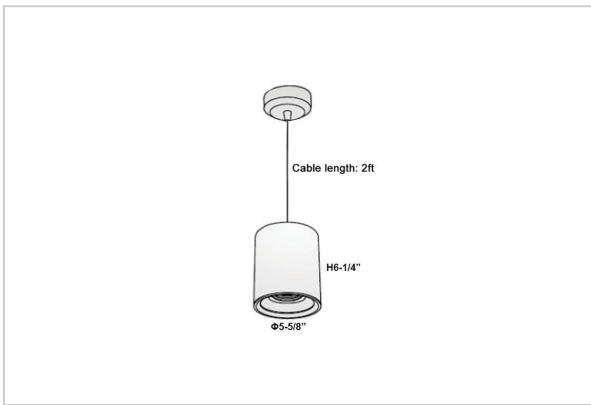

## Product Code : IK-RAuroraPL-40W-50K-WH-90C-15D

Voltage	100 - 277 V AC, 50-60 Hz
Lumen Output	3800lm
Power	40W
CCT	5000K
CRI	>90
Beam Angle	15°
Light Distribution	Spot
LED Light Source	Osram SOLERIQ S 19
Start Time	Instant
Driver	Stand Alone (included)
Operating Position	No Swiveling Type
Dimming	Triac Dimming / 0-10 V Dimming
Heads	Single Head
Finish	White
Height	6-1/4"
Diameter	5-5/8"
Optics	Reflective Cup Structure
Application Area	Guest Room, Restaurant, Meeting Room, Club, Hall, Hotel Entrance

### Beam Spread (Options)

Spot	15°	Medium	30°	Flood	45°
ft	Ø	ft	Ø	ft	Ø
3.0	0.72	3.0	1.41	3.0	2.03
9.0	2.15	9.0	4.22	9.0	6.09
15.0	3.58	15.0	7.04	15.0	10.15

Aurora is a technologically advanced LED Pendant Light that incorporates electronic gear and a high-quality lens with wide beam spread. While commonly used as task light, the unique and state-of-the-art design of this luminaire also enhances the overall aesthetics of your store.