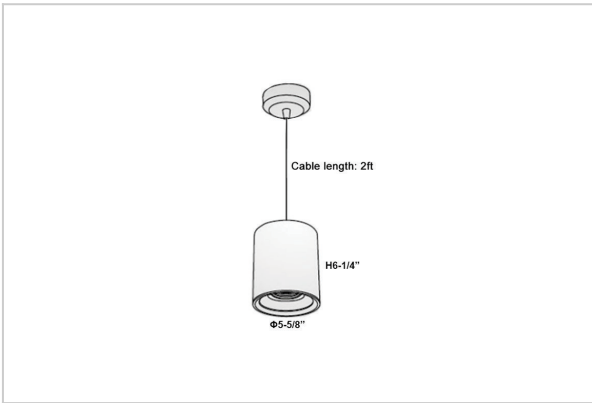

Aurora Pendant Lights

ITEM SKU#: 662187502656

Product Code : IK-RAuroraPL-40W-50K-WH-90C-15D

Voltage	100 - 277 V AC, 50-60 Hz
Lumen Output	3800lm
Power	40W
CCT	5000K
CRI	>90
Beam Angle	15°
Light Distribution	Spot
LED Light Source	Osram SOLERIQ S 19
Start Time	Instant
Driver	Stand Alone (included)
Operating Position	No Swiveling Type
Dimming	Triac Dimming / 0-10 V Dimming
Heads	Single Head
Finish	White
Height	6-1/4"
Diameter	5-5/8"
Optics	Reflective Cup Structure
Application Area	Guest Room, Restaurant, Meeting Room, Club, Hall, Hotel Entrance

Beam Spread (Options)

Spot	15°		Medium		30°		Flood		45°	
	ft	Ø	ft	Ø	ft	Ø	ft	Ø	ft	Ø
	3.0	0.72	3.0	1.41	3.0	2.03				
	9.0	2.15	9.0	4.22	9.0	6.09				
	15.0	3.58	15.0	7.04	15.0	10.15				

Aurora is a technologically advanced LED Pendant Light that incorporates electronic gear and a high-quality lens with wide beam spread. While commonly used as task light, the unique and state-of-the-art design of this luminaire also enhances the overall aesthetics of your store.