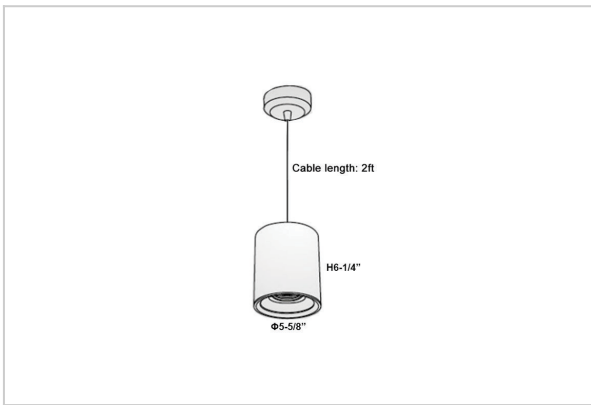

Aurora Pendant Lights

ITEM SKU#: 662187502649

Product Code : IK-RAuroraPL-40W-40K-WH-90C-15D

Voltage	100 - 277 V AC, 50-60 Hz
Lumen Output	3600lm
Power	40W
CCT	4000K
CRI	>90
Beam Angle	15°
Light Distribution	Spot
LED Light Source	Osram SOLERIQ S 19
Start Time	Instant
Driver	Stand Alone (included)
Operating Position	No Swiveling Type
Dimming	Triac Dimming / 0-10 V Dimming
Heads	Single Head
Finish	White
Height	6-1/4"
Diameter	5-5/8"
Optics	Reflective Cup Structure
Application Area	Guest Room, Restaurant, Meeting Room, Club, Hall, Hotel Entrance

Beam Spread (Options)

Spot	15°	Medium	30°	Flood	45°
ft	Ø	ft	Ø	ft	Ø
3.0	0.72	3.0	1.41	3.0	2.03
9.0	2.15	9.0	4.22	9.0	6.09
15.0	3.58	15.0	7.04	15.0	10.15

Aurora is a technologically advanced LED Pendant Light that incorporates electronic gear and a high-quality lens with wide beam spread. While commonly used as task light, the unique and state-of-the-art design of this luminaire also enhances the overall aesthetics of your store.