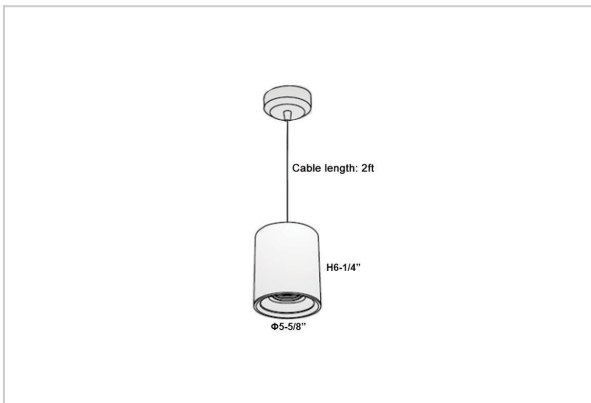

Aurora Pendant Lights

ITEM SKU#: 662187502588

Product Code : IK-RAuroraPL-30W-30K-WH-90C-15D

Voltage	100 - 277 V AC, 50-60 Hz
Lumen Output	2550lm
Power	30W
CCT	3000K
CRI	>90
Beam Angle	15°
Light Distribution	Spot
LED Light Source	Osram SOLERIQ S 19
Start Time	Instant
Driver	Stand Alone (included)
Operating Position	No Swiveling Type
Dimming	Triac Dimming / 0-10 V Dimming
Heads	Single Head
Finish	White
Height	6-1/4"
Diameter	5-5/8"
Optics	Reflective Cup Structure
Application Area	Guest Room, Restaurant, Meeting Room, Club, Hall, Hotel Entrance

Beam Spread (Options)

Spot	15°	Medium	30°	Flood	45°
ft	Ø	ft	Ø	ft	Ø
3.0	0.72	3.0	1.41	3.0	2.03
9.0	2.15	9.0	4.22	9.0	6.09
15.0	3.58	15.0	7.04	15.0	10.15

Aurora is a technologically advanced LED Pendant Light that incorporates electronic gear and a high-quality lens with wide beam spread. While commonly used as task light, the unique and state-of-the-art design of this luminaire also enhances the overall aesthetics of your store.