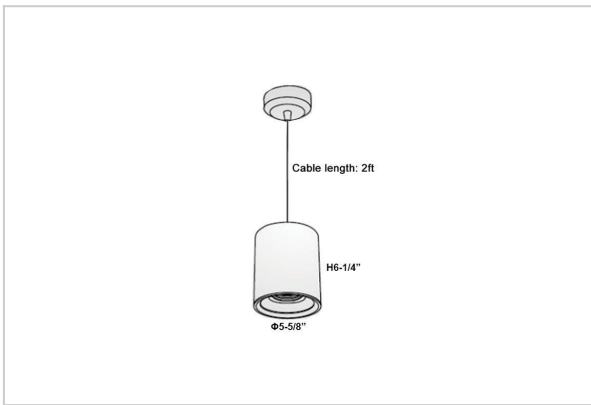

## Product Code : IK-RAuroraPL-30W-27K-WH-90C-15D

Voltage	100 - 277 V AC, 50-60 Hz
Lumen Output	2400lm
Power	30W
CCT	2700K
CRI	>90
Beam Angle	15°
Light Distribution	Spot
LED Light Source	Osram SOLERIQ S 19
Start Time	Instant
Driver	Stand Alone (included)
Operating Position	No Swiveling Type
Dimming	Triac Dimming / 0-10 V Dimming
Heads	Single Head
Finish	White
Height	6-1/4"
Diameter	5-5/8"
Optics	Reflective Cup Structure
Application Area	Guest Room, Restaurant, Meeting Room, Club, Hall, Hotel Entrance

### Beam Spread (Options)

Spot	15°	Medium	30°	Flood	45°
ft	Ø	ft	Ø	ft	Ø
3.0	0.72	3.0	1.41	3.0	2.03
9.0	2.15	9.0	4.22	9.0	6.09
15.0	3.58	15.0	7.04	15.0	10.15

Aurora is a technologically advanced LED Pendant Light that incorporates electronic gear and a high-quality lens with wide beam spread. While commonly used as task light, the unique and state-of-the-art design of this luminaire also enhances the overall aesthetics of your store.