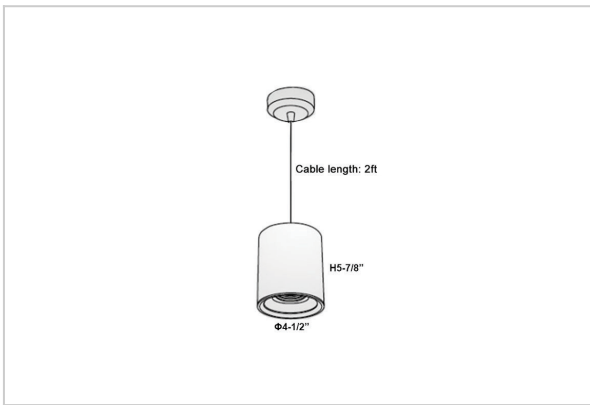

Aurora Pendant Lights

ITEM SKU#: 662187502533

Product Code : IK-RAuroraPL-25W-27K-WH-90C-15D

Voltage	100 - 277 V AC, 50-60 Hz
Lumen Output	2000lm
Power	25W
CCT	2700K
CRI	>90
Beam Angle	15°
Light Distribution	Spot
LED Light Source	Osram SOLERIQ S 19
Start Time	Instant
Driver	Stand Alone (included)
Operating Position	No Swiveling Type
Dimming	Triac Dimming / 0-10 V Dimming
Heads	Single Head
Finish	White
Height	5-7/8"
Diameter	4-1/2"
Optics	Reflective Cup Structure
Application Area	Guest Room, Restaurant, Meeting Room, Club, Hall, Hotel Entrance

Beam Spread (Options)

Spot	15°		Medium		30°		Flood		45°	
	ft	Ø	ft	Ø	ft	Ø	ft	Ø	ft	Ø
	3.0	0.72	3.0	1.41	3.0	2.03				
	9.0	2.15	9.0	4.22	9.0	6.09				
	15.0	3.58	15.0	7.04	15.0	10.15				

Aurora is a technologically advanced LED Pendant Light that incorporates electronic gear and a high-quality lens with wide beam spread. While commonly used as task light, the unique and state-of-the-art design of this luminaire also enhances the overall aesthetics of your store.