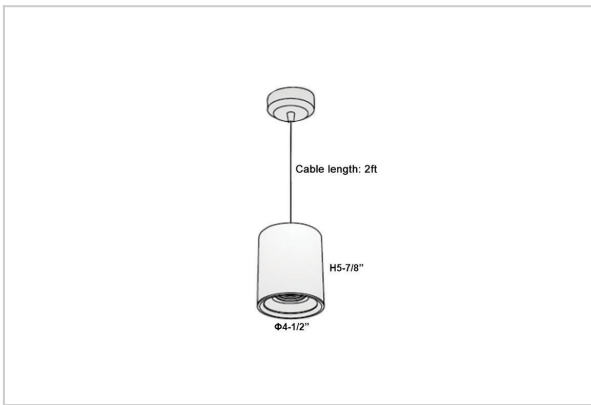

## Product Code : IK-RAuroraPL-20W-40K-WH-90C-15D

Voltage	100 - 277 V AC, 50-60 Hz
Lumen Output	1800lm
Power	20W
CCT	4000K
CRI	>90
Beam Angle	15°
Light Distribution	Spot
LED Light Source	Osram SOLERIQ S 19
Start Time	Instant
Driver	Stand Alone (included)
Operating Position	No Swiveling Type
Dimming	Triac Dimming / 0-10 V Dimming
Heads	Single Head
Finish	White
Height	5-7/8"
Diameter	4-1/2"
Optics	Reflective Cup Structure
Application Area	Guest Room, Restaurant, Meeting Room, Club, Hall, Hotel Entrance

### Beam Spread (Options)

Spot	15°		Medium		30°		Flood		45°	
	ft	Ø	ft	Ø	ft	Ø	ft	Ø	ft	Ø
	3.0	0.72	3.0	1.41	3.0	2.03				
	9.0	2.15	9.0	4.22	9.0	6.09				
	15.0	3.58	15.0	7.04	15.0	10.15				

Aurora is a technologically advanced LED Pendant Light that incorporates electronic gear and a high-quality lens with wide beam spread. While commonly used as task light, the unique and state-of-the-art design of this luminaire also enhances the overall aesthetics of your store.