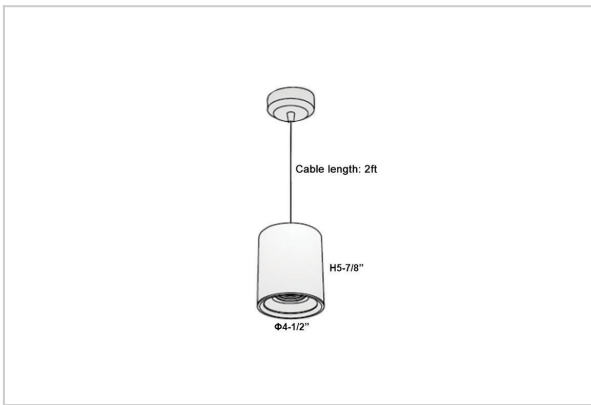

Aurora Pendant Lights

ITEM SKU#: 662187502502

Product Code : IK-RAuroraPL-20W-30K-WH-90C-15D

Voltage	100 - 277 V AC, 50-60 Hz
Lumen Output	1700lm
Power	20W
CCT	3000K
CRI	>90
Beam Angle	15°
Light Distribution	Spot
LED Light Source	Osram SOLERIQ S 19
Start Time	Instant
Driver	Stand Alone (included)
Operating Position	No Swiveling Type
Dimming	Triac Dimming / 0-10 V Dimming
Heads	Single Head
Finish	White
Height	5-7/8"
Diameter	4-1/2"
Optics	Reflective Cup Structure
Application Area	Guest Room, Restaurant, Meeting Room, Club, Hall, Hotel Entrance

Beam Spread (Options)

Spot	15°		Medium		30°		Flood		45°	
	ft	Ø	ft	Ø	ft	Ø	ft	Ø	ft	Ø
	3.0	0.72	3.0	1.41	3.0	2.03				
	9.0	2.15	9.0	4.22	9.0	6.09				
	15.0	3.58	15.0	7.04	15.0	10.15				

Aurora is a technologically advanced LED Pendant Light that incorporates electronic gear and a high-quality lens with wide beam spread. While commonly used as task light, the unique and state-of-the-art design of this luminaire also enhances the overall aesthetics of your store.