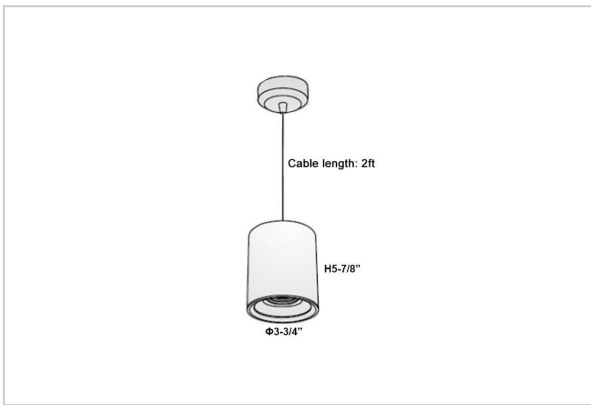

## Product Code : IK-RAuroraPL-15W-50K-WH-90C-15D

Voltage	100 - 277 V AC, 50-60 Hz
Lumen Output	1425lm
Power	15W
CCT	5000K
CRI	>90
Beam Angle	15°
Light Distribution	Spot
LED Light Source	Osram SOLERIQ S 19
Start Time	Instant
Driver	Stand Alone (included)
Operating Position	No Swiveling Type
Dimming	Triac Dimming / 0-10 V Dimming
Heads	Single Head
Finish	White
Height	5-7/8"
Diameter	3-3/4"
Optics	Reflective Cup Structure
Application Area	Guest Room, Restaurant, Meeting Room, Club, Hall, Hotel Entrance

### Beam Spread (Options)

Spot 15°		Medium 30°		Flood 45°	
ft	Ø	ft	Ø	ft	Ø
3.0	0.72	3.0	1.41	3.0	2.03
9.0	2.15	9.0	4.22	9.0	6.09
15.0	3.58	15.0	7.04	15.0	10.15

Aurora is a technologically advanced LED Pendant Light that incorporates electronic gear and a high-quality lens with wide beam spread. While commonly used as task light, the unique and state-of-the-art design of this luminaire also enhances the overall aesthetics of your store.