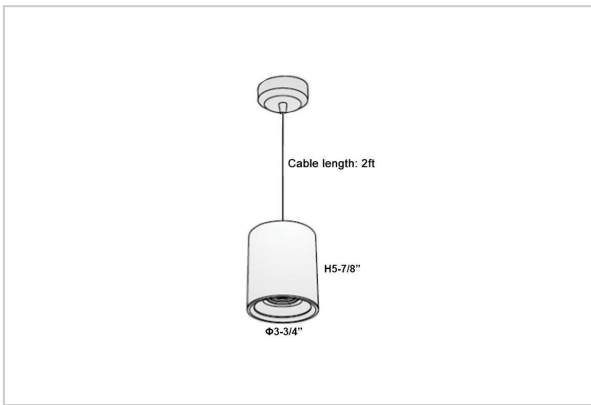

Aurora Pendant Lights

ITEM SKU#: 662187502472

Product Code : IK-RAuroraPL-15W-40K-WH-90C-15D

Voltage	100 - 277 V AC, 50-60 Hz
Lumen Output	1350lm
Power	15W
CCT	4000K
CRI	>90
Beam Angle	15°
Light Distribution	Spot
LED Light Source	Osram SOLERIQ S 19
Start Time	Instant
Driver	Stand Alone (included)
Operating Position	No Swiveling Type
Dimming	Triac Dimming / 0-10 V Dimming
Heads	Single Head
Finish	White
Height	5-7/8"
Diameter	3-3/4"
Optics	Reflective Cup Structure
Application Area	Guest Room, Restaurant, Meeting Room, Club, Hall, Hotel Entrance

Beam Spread (Options)

Spot 15°		Medium 30°		Flood 45°	
ft	Ø	ft	Ø	ft	Ø
3.0	0.72	3.0	1.41	3.0	2.03
9.0	2.15	9.0	4.22	9.0	6.09
15.0	3.58	15.0	7.04	15.0	10.15

Aurora is a technologically advanced LED Pendant Light that incorporates electronic gear and a high-quality lens with wide beam spread. While commonly used as task light, the unique and state-of-the-art design of this luminaire also enhances the overall aesthetics of your store.