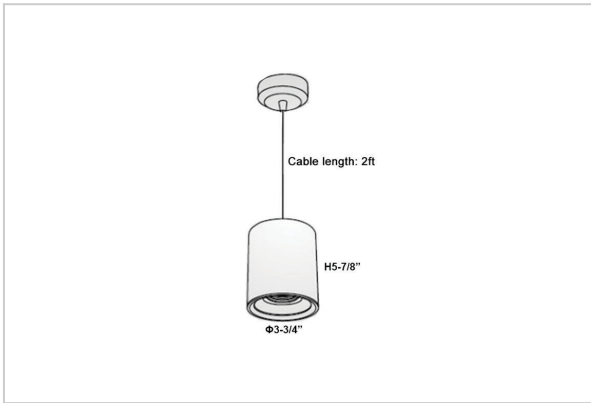

Aurora Pendant Lights

ITEM SKU#: 662187502465

Product Code : IK-RAuroraPL-15W-30K-WH-90C-15D

Voltage	100 - 277 V AC, 50-60 Hz
Lumen Output	1275lm
Power	15W
CCT	3000K
CRI	>90
Beam Angle	15°
Light Distribution	Spot
LED Light Source	Osram SOLERIQ S 19
Start Time	Instant
Driver	Stand Alone (included)
Operating Position	No Swiveling Type
Dimming	Triac Dimming / 0-10 V Dimming
Heads	Single Head
Finish	White
Height	5-7/8"
Diameter	3-3/4"
Optics	Reflective Cup Structure
Application Area	Guest Room, Restaurant, Meeting Room, Club, Hall, Hotel Entrance

Beam Spread (Options)

Spot 15°		Medium 30°		Flood 45°	
ft	Ø	ft	Ø	ft	Ø
3.0	0.72	3.0	1.41	3.0	2.03
9.0	2.15	9.0	4.22	9.0	6.09
15.0	3.58	15.0	7.04	15.0	10.15

Aurora is a technologically advanced LED Pendant Light that incorporates electronic gear and a high-quality lens with wide beam spread. While commonly used as task light, the unique and state-of-the-art design of this luminaire also enhances the overall aesthetics of your store.