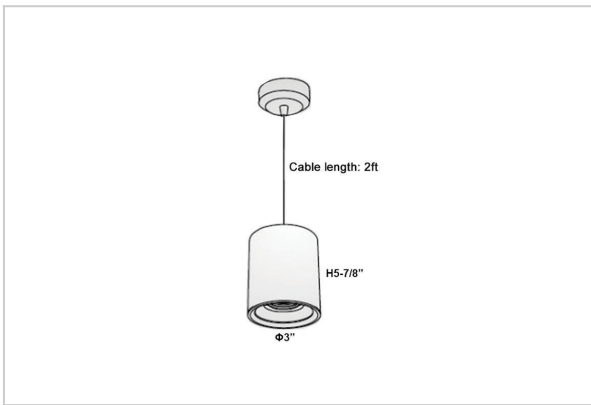

Aurora Pendant Lights

ITEM SKU#: 662187502434

Product Code : IK-RAuroraPL-12W-40K-WH-90C-15D

Voltage	100 - 277 V AC, 50-60 Hz
Lumen Output	1080lm
Power	12W
CCT	4000K
CRI	>90
Beam Angle	15°
Light Distribution	Spot
LED Light Source	Osram SOLERIQ S 19
Start Time	Instant
Driver	Stand Alone (included)
Operating Position	No Swiveling Type
Dimming	Triac Dimming / 0-10 V Dimming
Heads	Single Head
Finish	White
Height	5-7/8"
Diameter	3"
Optics	Reflective Cup Structure
Application Area	Guest Room, Restaurant, Meeting Room, Club, Hall, Hotel Entrance

Beam Spread (Options)

Spot 15°		Medium 30°		Flood 45°	
ft	Ø	ft	Ø	ft	Ø
3.0	0.72	3.0	1.41	3.0	2.03
9.0	2.15	9.0	4.22	9.0	6.09
15.0	3.58	15.0	7.04	15.0	10.15

Aurora is a technologically advanced LED Pendant Light that incorporates electronic gear and a high-quality lens with wide beam spread. While commonly used as task light, the unique and state-of-the-art design of this luminaire also enhances the overall aesthetics of your store.