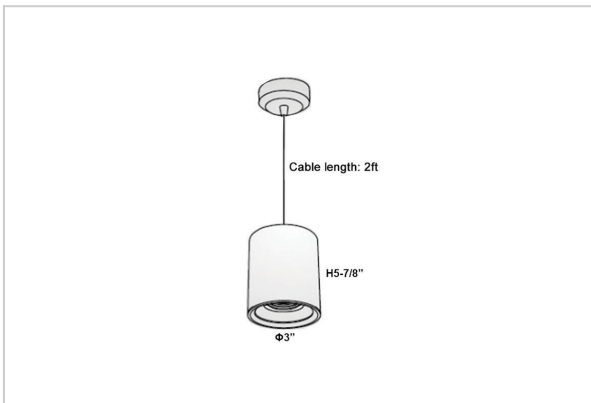

Aurora Pendant Lights

ITEM SKU#: 662187502397

Product Code : IK-RAuroraPL-8W-40K-WH-90C-15D

Voltage	100 - 277 V AC, 50-60 Hz
Lumen Output	720lm
Power	8W
CCT	4000K
CRI	>90
Beam Angle	15°
Light Distribution	Spot
LED Light Source	Osram SOLERIQ S 19
Start Time	Instant
Driver	Stand Alone (included)
Operating Position	No Swiveling Type
Dimming	Triac Dimming / 0-10 V Dimming
Heads	Single Head
Finish	White
Height	5-7/8"
Diameter	3"
Optics	Reflective Cup Structure
Application Area	Guest Room, Restaurant, Meeting Room, Club, Hall, Hotel Entrance

Beam Spread (Options)

Spot	15°	Medium	30°	Flood	45°
ft	0.72	3.0	1.41	3.0	2.03
Ø	2.15	9.0	4.22	9.0	6.09
	3.58	15.0	7.04	15.0	10.15

Aurora is a technologically advanced LED Pendant Light that incorporates electronic gear and a high-quality lens with wide beam spread. While commonly used as task light, the unique and state-of-the-art design of this luminaire also enhances the overall aesthetics of your store.