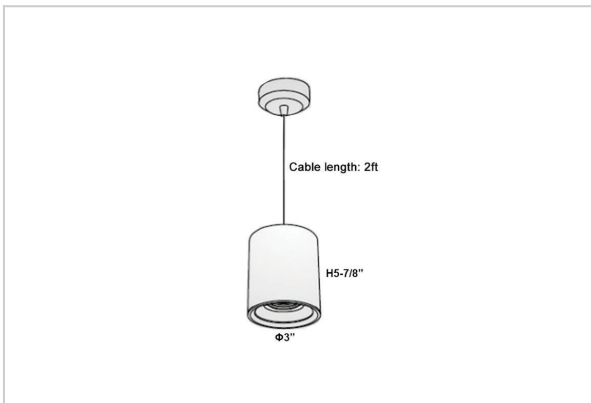

Aurora Pendant Lights

ITEM SKU#: 662187502380

Product Code : IK-RAuroraPL-8W-30K-WH-90C-15D

Voltage	100 - 277 V AC, 50-60 Hz
Lumen Output	680lm
Power	8W
CCT	3000K
CRI	>90
Beam Angle	15°
Light Distribution	Spot
LED Light Source	Osram SOLERIQ S 19
Start Time	Instant
Driver	Stand Alone (included)
Operating Position	No Swiveling Type
Dimming	Triac Dimming / 0-10 V Dimming
Heads	Single Head
Finish	White
Height	5-7/8"
Diameter	3"
Optics	Reflective Cup Structure
Application Area	Guest Room, Restaurant, Meeting Room, Club, Hall, Hotel Entrance

Beam Spread (Options)

Spot	15°	Medium	30°	Flood	45°
ft	0.72	3.0	1.41	3.0	2.03
Ø	3.58	7.04	10.15	6.09	3.58

Aurora is a technologically advanced LED Pendant Light that incorporates electronic gear and a high-quality lens with wide beam spread. While commonly used as task light, the unique and state-of-the-art design of this luminaire also enhances the overall aesthetics of your store.