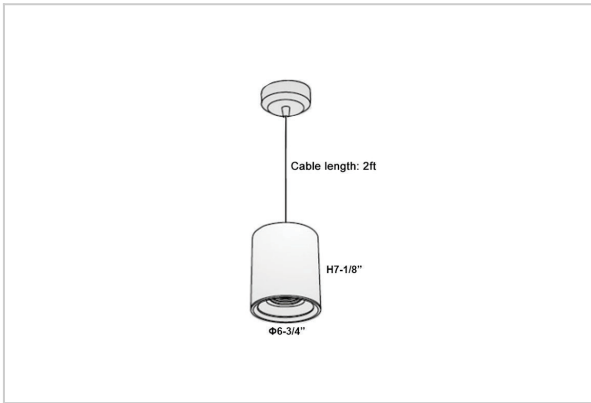

## Product Code : IK-RAuroraPL-50W-50K-BL-90C-15D

Voltage	100 - 277 V AC, 50-60 Hz
Lumen Output	4750lm
Power	50W
CCT	5000K
CRI	>90
Beam Angle	15°
Light Distribution	Spot
LED Light Source	Osram SOLERIQ S 19
Start Time	Instant
Driver	Stand Alone (included)
Operating Position	No Swiveling Type
Dimming	Triac Dimming / 0-10 V Dimming
Heads	Single Head
Finish	Black
Height	7-1/8"
Diameter	6-3/4"
Optics	Reflective Cup Structure
Application Area	Guest Room, Restaurant, Meeting Room, Club, Hall, Hotel Entrance

### Beam Spread (Options)

Spot 15°		Medium 30°		Flood 45°	
ft	Ø	ft	Ø	ft	Ø
3.0	0.72	3.0	1.41	3.0	2.03
9.0	2.15	9.0	4.22	9.0	6.09
15.0	3.58	15.0	7.04	15.0	10.15

Aurora is a technologically advanced LED Pendant Light that incorporates electronic gear and a high-quality lens with wide beam spread. While commonly used as task light, the unique and state-of-the-art design of this luminaire also enhances the overall aesthetics of your store.