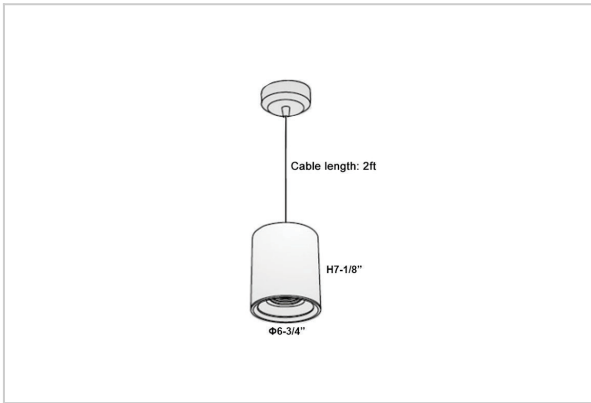

Aurora Pendant Lights

ITEM SKU#: 662187502311

Product Code : IK-RAuroraPL-50W-40K-BL-90C-15D

Voltage	100 - 277 V AC, 50-60 Hz
Lumen Output	4500lm
Power	50W
CCT	4000K
CRI	>90
Beam Angle	15°
Light Distribution	Spot
LED Light Source	Osram SOLERIQ S 19
Start Time	Instant
Driver	Stand Alone (included)
Operating Position	No Swiveling Type
Dimming	Triac Dimming / 0-10 V Dimming
Heads	Single Head
Finish	Black
Height	7-1/8"
Diameter	6-3/4"
Optics	Reflective Cup Structure
Application Area	Guest Room, Restaurant, Meeting Room, Club, Hall, Hotel Entrance

Beam Spread (Options)

Spot	15°	Medium	30°	Flood	45°
ft	Ø	ft	Ø	ft	Ø
3.0	0.72	3.0	1.41	3.0	2.03
9.0	2.15	9.0	4.22	9.0	6.09
15.0	3.58	15.0	7.04	15.0	10.15

Aurora is a technologically advanced LED Pendant Light that incorporates electronic gear and a high-quality lens with wide beam spread. While commonly used as task light, the unique and state-of-the-art design of this luminaire also enhances the overall aesthetics of your store.