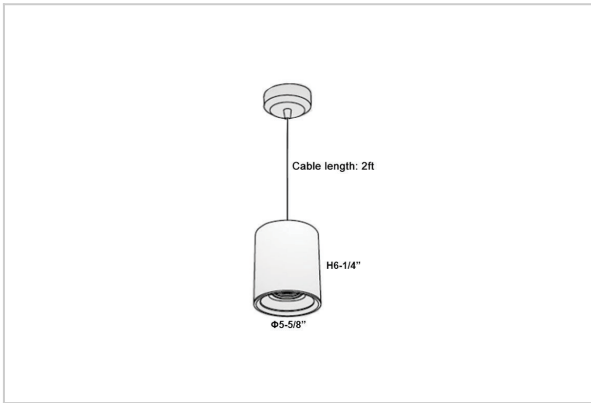

Aurora Pendant Lights

ITEM SKU#: 662187502281

Product Code : IK-RAuroraPL-40W-50K-BL-90C-15D

Voltage	100 - 277 V AC, 50-60 Hz
Lumen Output	3800lm
Power	40W
CCT	5000K
CRI	>90
Beam Angle	15°
Light Distribution	Spot
LED Light Source	Osram SOLERIQ S 19
Start Time	Instant
Driver	Stand Alone (included)
Operating Position	No Swiveling Type
Dimming	Triac Dimming / 0-10 V Dimming
Heads	Single Head
Finish	Black
Height	6-1/4"
Diameter	5-5/8"
Optics	Reflective Cup Structure
Application Area	Guest Room, Restaurant, Meeting Room, Club, Hall, Hotel Entrance

Beam Spread (Options)

Spot	15°	Medium	30°	Flood	45°
ft	Ø	ft	Ø	ft	Ø
3.0	0.72	3.0	1.41	3.0	2.03
9.0	2.15	9.0	4.22	9.0	6.09
15.0	3.58	15.0	7.04	15.0	10.15

Aurora is a technologically advanced LED Pendant Light that incorporates electronic gear and a high-quality lens with wide beam spread. While commonly used as task light, the unique and state-of-the-art design of this luminaire also enhances the overall aesthetics of your store.