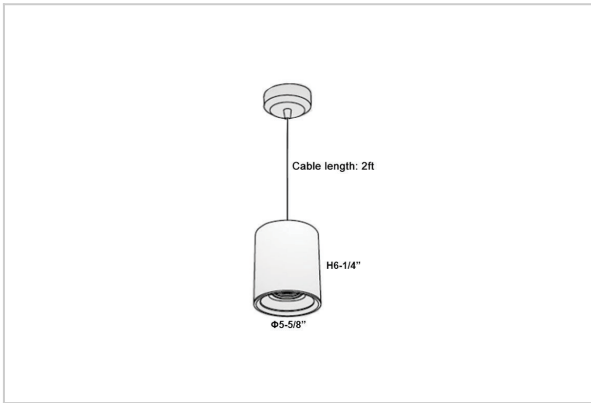

Aurora Pendant Lights

ITEM SKU#: 662187502267

Product Code : IK-RAuroraPL-40W-30K-BL-90C-15D

Voltage	100 - 277 V AC, 50-60 Hz
Lumen Output	3400lm
Power	40W
CCT	3000K
CRI	>90
Beam Angle	15°
Light Distribution	Spot
LED Light Source	Osram SOLERIQ S 19
Start Time	Instant
Driver	Stand Alone (included)
Operating Position	No Swiveling Type
Dimming	Triac Dimming / 0-10 V Dimming
Heads	Single Head
Finish	Black
Height	6-1/4"
Diameter	5-5/8"
Optics	Reflective Cup Structure
Application Area	Guest Room, Restaurant, Meeting Room, Club, Hall, Hotel Entrance

Beam Spread (Options)

Spot	15°	Medium	30°	Flood	45°
ft	Ø	ft	Ø	ft	Ø
3.0	0.72	3.0	1.41	3.0	2.03
9.0	2.15	9.0	4.22	9.0	6.09
15.0	3.58	15.0	7.04	15.0	10.15

Aurora is a technologically advanced LED Pendant Light that incorporates electronic gear and a high-quality lens with wide beam spread. While commonly used as task light, the unique and state-of-the-art design of this luminaire also enhances the overall aesthetics of your store.