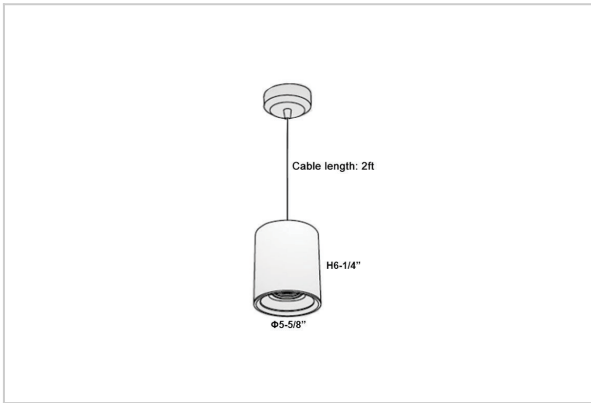

Aurora Pendant Lights

ITEM SKU#: 662187502243

Product Code : IK-RAuroraPL-30W-50K-BL-90C-15D

Voltage	100 - 277 V AC, 50-60 Hz
Lumen Output	2850lm
Power	30W
CCT	5000K
CRI	>90
Beam Angle	15°
Light Distribution	Spot
LED Light Source	Osram SOLERIQ S 19
Start Time	Instant
Driver	Stand Alone (included)
Operating Position	No Swiveling Type
Dimming	Triac Dimming / 0-10 V Dimming
Heads	Single Head
Finish	Black
Height	6-1/4"
Diameter	5-5/8"
Optics	Reflective Cup Structure
Application Area	Guest Room, Restaurant, Meeting Room, Club, Hall, Hotel Entrance

Beam Spread (Options)

Spot 15°		Medium 30°		Flood 45°	
ft	Ø	ft	Ø	ft	Ø
3.0	0.72	3.0	1.41	3.0	2.03
9.0	2.15	9.0	4.22	9.0	6.09
15.0	3.58	15.0	7.04	15.0	10.15

Aurora is a technologically advanced LED Pendant Light that incorporates electronic gear and a high-quality lens with wide beam spread. While commonly used as task light, the unique and state-of-the-art design of this luminaire also enhances the overall aesthetics of your store.