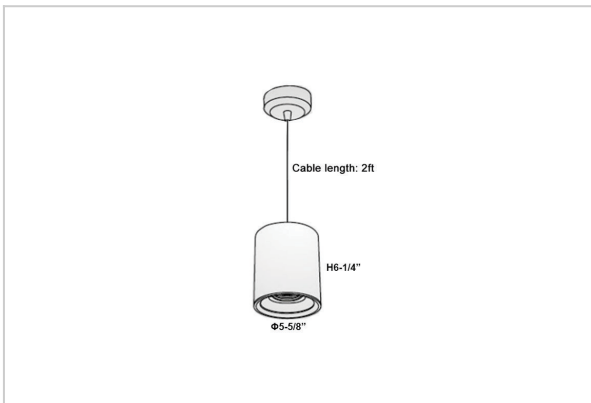

Aurora Pendant Lights

ITEM SKU#: 662187502212

Product Code : IK-RAuroraPL-30W-27K-BL-90C-15D

Voltage	100 - 277 V AC, 50-60 Hz
Lumen Output	2400lm
Power	30W
CCT	2700K
CRI	>90
Beam Angle	15°
Light Distribution	Spot
LED Light Source	Osram SOLERIQ S 19
Start Time	Instant
Driver	Stand Alone (included)
Operating Position	No Swiveling Type
Dimming	Triac Dimming / 0-10 V Dimming
Heads	Single Head
Finish	Black
Height	6-1/4"
Diameter	5-5/8"
Optics	Reflective Cup Structure
Application Area	Guest Room, Restaurant, Meeting Room, Club, Hall, Hotel Entrance

Beam Spread (Options)

Spot	15°		Medium		30°		Flood		45°	
	ft	Ø	ft	Ø	ft	Ø	ft	Ø	ft	Ø
	3.0	0.72	3.0	1.41	3.0	2.03				
	9.0	2.15	9.0	4.22	9.0	6.09				
	15.0	3.58	15.0	7.04	15.0	10.15				

Aurora is a technologically advanced LED Pendant Light that incorporates electronic gear and a high-quality lens with wide beam spread. While commonly used as task light, the unique and state-of-the-art design of this luminaire also enhances the overall aesthetics of your store.