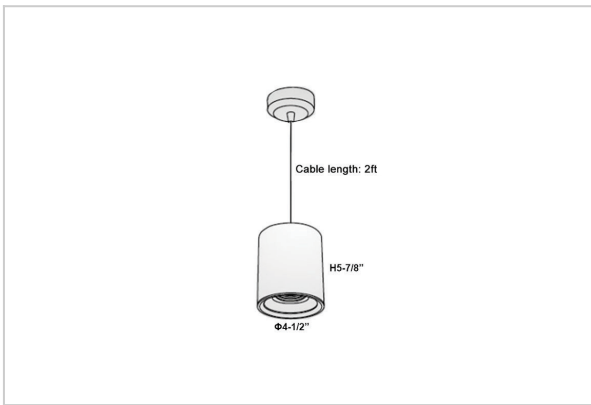

## Product Code : IK-RAuroraPL-25W-40K-BL-90C-15D

Voltage	100 - 277 V AC, 50-60 Hz
Lumen Output	2250lm
Power	25W
CCT	4000K
CRI	>90
Beam Angle	15°
Light Distribution	Spot
LED Light Source	Osram SOLERIQ S 19
Start Time	Instant
Driver	Stand Alone (included)
Operating Position	No Swiveling Type
Dimming	Triac Dimming / 0-10 V Dimming
Heads	Single Head
Finish	Black
Height	5-7/8"
Diameter	4-1/2"
Optics	Reflective Cup Structure
Application Area	Guest Room, Restaurant, Meeting Room, Club, Hall, Hotel Entrance

### Beam Spread (Options)

Spot 15°		Medium 30°		Flood 45°	
ft	Ø	ft	Ø	ft	Ø
3.0	0.72	3.0	1.41	3.0	2.03
9.0	2.15	9.0	4.22	9.0	6.09
15.0	3.58	15.0	7.04	15.0	10.15

Aurora is a technologically advanced LED Pendant Light that incorporates electronic gear and a high-quality lens with wide beam spread. While commonly used as task light, the unique and state-of-the-art design of this luminaire also enhances the overall aesthetics of your store.