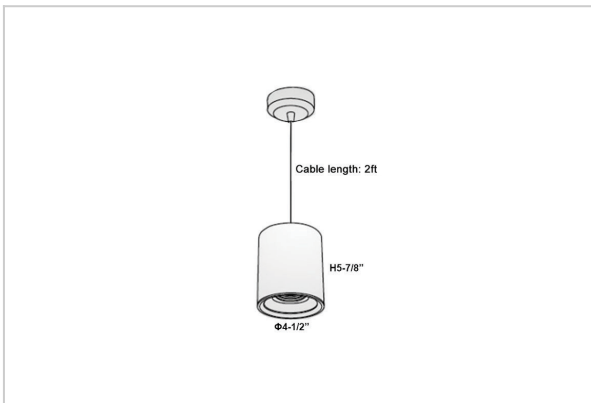

Aurora Pendant Lights

ITEM SKU#: 662187502120

Product Code : IK-RAuroraPL-20W-30K-BL-90C-15D

Voltage	100 - 277 V AC, 50-60 Hz
Lumen Output	1700lm
Power	20W
CCT	3000K
CRI	>90
Beam Angle	15°
Light Distribution	Spot
LED Light Source	Osram SOLERIQ S 19
Start Time	Instant
Driver	Stand Alone (included)
Operating Position	No Swiveling Type
Dimming	Triac Dimming / 0-10 V Dimming
Heads	Single Head
Finish	Black
Height	5-7/8"
Diameter	4-1/2"
Optics	Reflective Cup Structure
Application Area	Guest Room, Restaurant, Meeting Room, Club, Hall, Hotel Entrance

Beam Spread (Options)

Spot	15°	Medium	30°	Flood	45°
ft	Ø	ft	Ø	ft	Ø
3.0	0.72	3.0	1.41	3.0	2.03
9.0	2.15	9.0	4.22	9.0	6.09
15.0	3.58	15.0	7.04	15.0	10.15

Aurora is a technologically advanced LED Pendant Light that incorporates electronic gear and a high-quality lens with wide beam spread. While commonly used as task light, the unique and state-of-the-art design of this luminaire also enhances the overall aesthetics of your store.