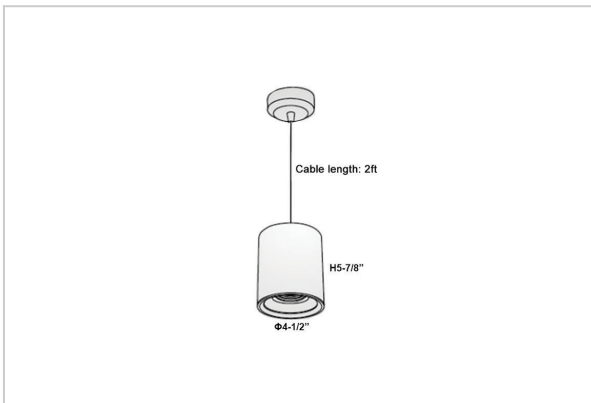

Aurora Pendant Lights

ITEM SKU#: 662187502113

Product Code : IK-RAuroraPL-20W-27K-BL-90C-15D

Voltage	100 - 277 V AC, 50-60 Hz
Lumen Output	1600lm
Power	20W
CCT	2700K
CRI	>90
Beam Angle	15°
Light Distribution	Spot
LED Light Source	Osram SOLERIQ S 19
Start Time	Instant
Driver	Stand Alone (included)
Operating Position	No Swiveling Type
Dimming	Triac Dimming / 0-10 V Dimming
Heads	Single Head
Finish	Black
Height	5-7/8"
Diameter	4-1/2"
Optics	Reflective Cup Structure
Application Area	Guest Room, Restaurant, Meeting Room, Club, Hall, Hotel Entrance

Beam Spread (Options)

Spot	15°		Medium		30°		Flood		45°	
	ft	Ø	ft	Ø	ft	Ø	ft	Ø	ft	Ø
	3.0	0.72	3.0	1.41	3.0	2.03				
	9.0	2.15	9.0	4.22	9.0	6.09				
	15.0	3.58	15.0	7.04	15.0	10.15				

Aurora is a technologically advanced LED Pendant Light that incorporates electronic gear and a high-quality lens with wide beam spread. While commonly used as task light, the unique and state-of-the-art design of this luminaire also enhances the overall aesthetics of your store.