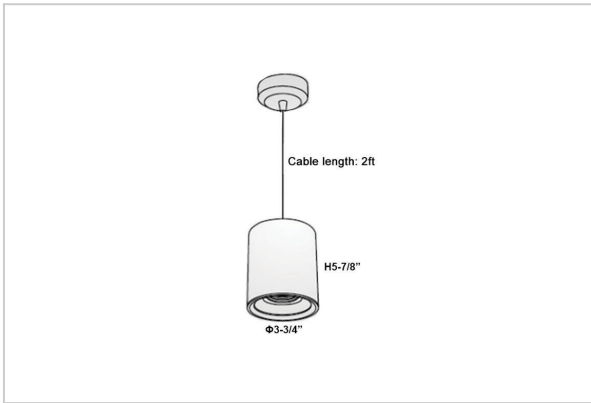

## Product Code : IK-RAuroraPL-15W-50K-BL-90C-15D

Voltage	100 - 277 V AC, 50-60 Hz
Lumen Output	1425lm
Power	15W
CCT	5000K
CRI	>90
Beam Angle	15°
Light Distribution	Spot
LED Light Source	Osram SOLERIQ S 19
Start Time	Instant
Driver	Stand Alone (included)
Operating Position	No Swiveling Type
Dimming	Triac Dimming / 0-10 V Dimming
Heads	Single Head
Finish	Black
Height	5-7/8"
Diameter	3-3/4"
Optics	Reflective Cup Structure
Application Area	Guest Room, Restaurant, Meeting Room, Club, Hall, Hotel Entrance

### Beam Spread (Options)

Spot 15°		Medium 30°		Flood 45°	
ft	Ø	ft	Ø	ft	Ø
3.0	0.72	3.0	1.41	3.0	2.03
9.0	2.15	9.0	4.22	9.0	6.09
15.0	3.58	15.0	7.04	15.0	10.15

Aurora is a technologically advanced LED Pendant Light that incorporates electronic gear and a high-quality lens with wide beam spread. While commonly used as task light, the unique and state-of-the-art design of this luminaire also enhances the overall aesthetics of your store.