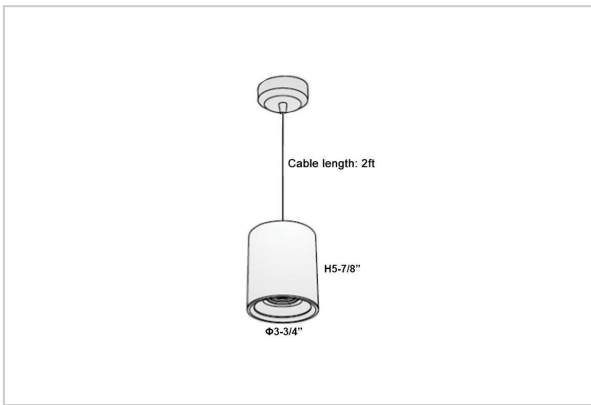

## Product Code : IK-RAuroraPL-15W-40K-BL-90C-15D

Voltage	100 - 277 V AC, 50-60 Hz
Lumen Output	1350lm
Power	15W
CCT	4000K
CRI	>90
Beam Angle	15°
Light Distribution	Spot
LED Light Source	Osram SOLERIQ S 19
Start Time	Instant
Driver	Stand Alone (included)
Operating Position	No Swiveling Type
Dimming	Triac Dimming / 0-10 V Dimming
Heads	Single Head
Finish	Black
Height	5-7/8"
Diameter	3-3/4"
Optics	Reflective Cup Structure
Application Area	Guest Room, Restaurant, Meeting Room, Club, Hall, Hotel Entrance

### Beam Spread (Options)

Spot	15°	Medium	30°	Flood	45°
ft	Ø	ft	Ø	ft	Ø
3.0	0.72	3.0	1.41	3.0	2.03
9.0	2.15	9.0	4.22	9.0	6.09
15.0	3.58	15.0	7.04	15.0	10.15

Aurora is a technologically advanced LED Pendant Light that incorporates electronic gear and a high-quality lens with wide beam spread. While commonly used as task light, the unique and state-of-the-art design of this luminaire also enhances the overall aesthetics of your store.