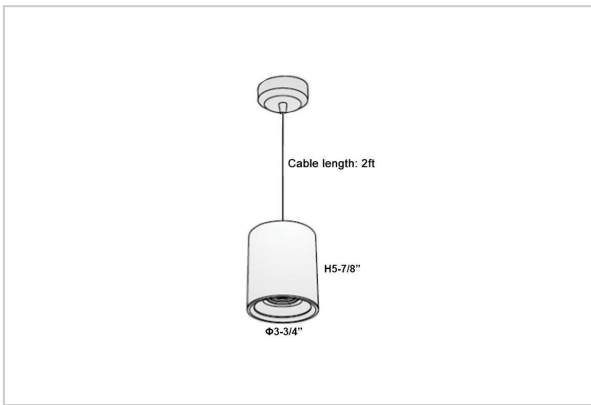

Aurora Pendant Lights

ITEM SKU#: 662187502083

Product Code : IK-RAuroraPL-15W-30K-BL-90C-15D

Voltage	100 - 277 V AC, 50-60 Hz
Lumen Output	1275lm
Power	15W
CCT	3000K
CRI	>90
Beam Angle	15°
Light Distribution	Spot
LED Light Source	Osram SOLERIQ S 19
Start Time	Instant
Driver	Stand Alone (included)
Operating Position	No Swiveling Type
Dimming	Triac Dimming / 0-10 V Dimming
Heads	Single Head
Finish	Black
Height	5-7/8"
Diameter	3-3/4"
Optics	Reflective Cup Structure
Application Area	Guest Room, Restaurant, Meeting Room, Club, Hall, Hotel Entrance

Beam Spread (Options)

Spot 15°		Medium 30°		Flood 45°	
ft	Ø	ft	Ø	ft	Ø
3.0	0.72	3.0	1.41	3.0	2.03
9.0	2.15	9.0	4.22	9.0	6.09
15.0	3.58	15.0	7.04	15.0	10.15

Aurora is a technologically advanced LED Pendant Light that incorporates electronic gear and a high-quality lens with wide beam spread. While commonly used as task light, the unique and state-of-the-art design of this luminaire also enhances the overall aesthetics of your store.