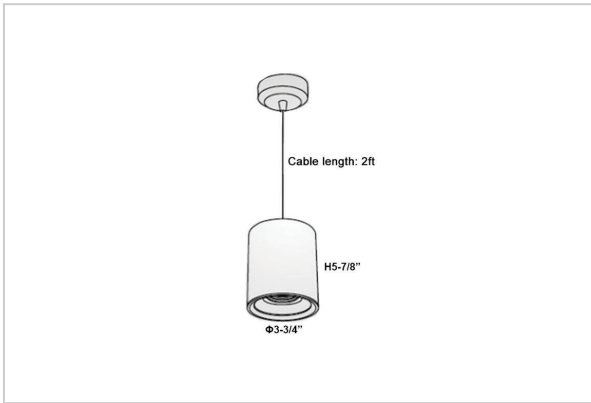

Aurora Pendant Lights

ITEM SKU#: 662187502083

Product Code : IK-RAuroraPL-15W-30K-BL-90C-15D

Voltage	100 - 277 V AC, 50-60 Hz
Lumen Output	1275lm
Power	15W
CCT	3000K
CRI	>90
Beam Angle	15°
Light Distribution	Spot
LED Light Source	Osram SOLERIQ S 19
Start Time	Instant
Driver	Stand Alone (included)
Operating Position	No Swiveling Type
Dimming	Triac Dimming / 0-10 V Dimming
Heads	Single Head
Finish	Black
Height	5-7/8"
Diameter	3-3/4"
Optics	Reflective Cup Structure
Application Area	Guest Room, Restaurant, Meeting Room, Club, Hall, Hotel Entrance

Beam Spread (Options)

Spot 15°		Medium 30°		Flood 45°	
ft	Ø	ft	Ø	ft	Ø
3.0	0.72	3.0	1.41	3.0	2.03
9.0	2.15	9.0	4.22	9.0	6.09
15.0	3.58	15.0	7.04	15.0	10.15

Aurora is a technologically advanced LED Pendant Light that incorporates electronic gear and a high-quality lens with wide beam spread. While commonly used as task light, the unique and state-of-the-art design of this luminaire also enhances the overall aesthetics of your store.