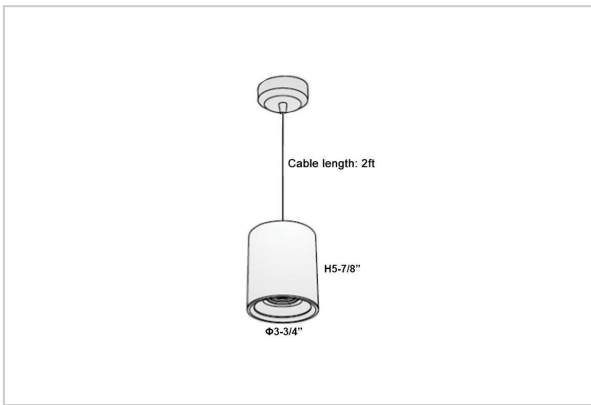

Aurora Pendant Lights

ITEM SKU#: 662187502083

Product Code : IK-RAuroraPL-15W-30K-BL-90C-15D

| | |
|--------------------|--|
| Voltage | 100 - 277 V AC, 50-60 Hz |
| Lumen Output | 1275lm |
| Power | 15W |
| CCT | 3000K |
| CRI | >90 |
| Beam Angle | 15° |
| Light Distribution | Spot |
| LED Light Source | Osram SOLERIQ S 19 |
| Start Time | Instant |
| Driver | Stand Alone (included) |
| Operating Position | No Swiveling Type |
| Dimming | Triac Dimming / 0-10 V Dimming |
| Heads | Single Head |
| Finish | Black |
| Height | 5-7/8" |
| Diameter | 3-3/4" |
| Optics | Reflective Cup Structure |
| Application Area | Guest Room, Restaurant, Meeting Room, Club, Hall, Hotel Entrance |

Beam Spread (Options)

| Spot 15° | | Medium 30° | | Flood 45° | |
|----------|------|------------|------|-----------|-------|
| ft | Ø | ft | Ø | ft | Ø |
| 3.0 | 0.72 | 3.0 | 1.41 | 3.0 | 2.03 |
| 9.0 | 2.15 | 9.0 | 4.22 | 9.0 | 6.09 |
| 15.0 | 3.58 | 15.0 | 7.04 | 15.0 | 10.15 |