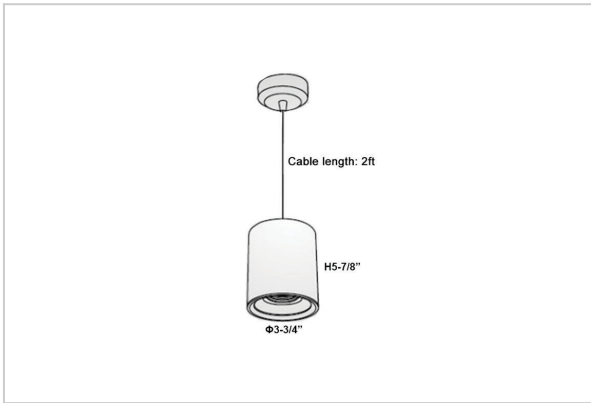

## Product Code : IK-RAuroraPL-15W-27K-BL-90C-15D

|                    |  |
|--------------------|--|
| Voltage            | 100 - 277 V AC, 50-60 Hz   |
| Lumen Output       | 1200lm   |
| Power              | 15W  |
| CCT                | 2700K  |
| CRI                | >90  |
| Beam Angle         | 15°  |
| Light Distribution | Spot   |
| LED Light Source   | Osram SOLERIQ S 19   |
| Start Time         | Instant  |
| Driver             | Stand Alone (included)   |
| Operating Position | No Swiveling Type  |
| Dimming            | Triac Dimming / 0-10 V Dimming                                   |
| Heads              | Single Head  |
| Finish             | Black  |
| Height             | 5-7/8"   |
| Diameter           | 3-3/4"   |
| Optics             | Reflective Cup Structure   |
| Application Area   | Guest Room, Restaurant, Meeting Room, Club, Hall, Hotel Entrance |

### Beam Spread (Options)

| Spot 15° |      | Medium 30° |      | Flood 45° |       |
|----------|------|------------|------|-----------|-------|
| ft       | Ø    | ft         | Ø    | ft        | Ø     |
| 3.0      | 0.72 | 3.0        | 1.41 | 3.0       | 2.03  |
| 9.0      | 2.15 | 9.0        | 4.22 | 9.0       | 6.09  |
| 15.0     | 3.58 | 15.0       | 7.04 | 15.0      | 10.15 |