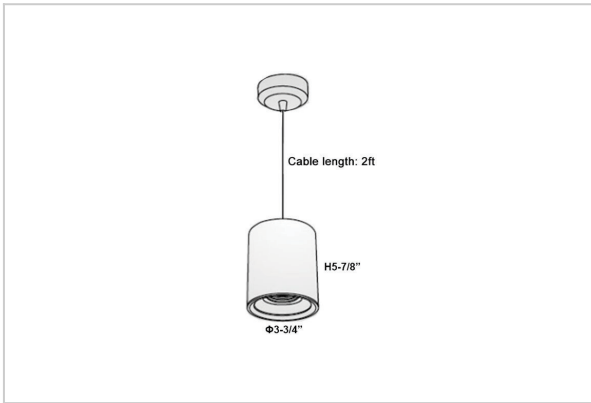

## Product Code : IK-RAuroraPL-15W-27K-BL-90C-15D

Voltage	100 - 277 V AC, 50-60 Hz
Lumen Output	1200lm
Power	15W
CCT	2700K
CRI	>90
Beam Angle	15°
Light Distribution	Spot
LED Light Source	Osram SOLERIQ S 19
Start Time	Instant
Driver	Stand Alone (included)
Operating Position	No Swiveling Type
Dimming	Triac Dimming / 0-10 V Dimming
Heads	Single Head
Finish	Black
Height	5-7/8"
Diameter	3-3/4"
Optics	Reflective Cup Structure
Application Area	Guest Room, Restaurant, Meeting Room, Club, Hall, Hotel Entrance

### Beam Spread (Options)

Spot 15°		Medium 30°		Flood 45°	
ft	Ø	ft	Ø	ft	Ø
3.0	0.72	3.0	1.41	3.0	2.03
9.0	2.15	9.0	4.22	9.0	6.09
15.0	3.58	15.0	7.04	15.0	10.15

Aurora is a technologically advanced LED Pendant Light that incorporates electronic gear and a high-quality lens with wide beam spread. While commonly used as task light, the unique and state-of-the-art design of this luminaire also enhances the overall aesthetics of your store.