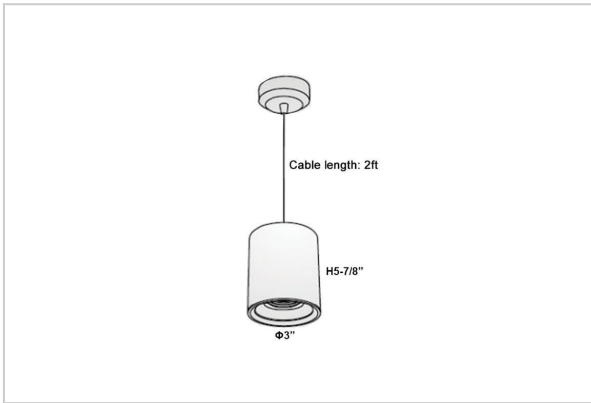

Aurora Pendant Lights

ITEM SKU#: 662187502052

Product Code : IK-RAuroraPL-12W-40K-BL-90C-15D

Voltage	100 - 277 V AC, 50-60 Hz
Lumen Output	1080lm
Power	12W
CCT	4000K
CRI	>90
Beam Angle	15°
Light Distribution	Spot
LED Light Source	Osram SOLERIQ S 19
Start Time	Instant
Driver	Stand Alone (included)
Operating Position	No Swiveling Type
Dimming	Triac Dimming / 0-10 V Dimming
Heads	Single Head
Finish	Black
Height	5-7/8"
Diameter	3"
Optics	Reflective Cup Structure
Application Area	Guest Room, Restaurant, Meeting Room, Club, Hall, Hotel Entrance

Beam Spread (Options)

Spot	15°	Medium	30°	Flood	45°
ft	Ø	ft	Ø	ft	Ø
3.0	0.72	3.0	1.41	3.0	2.03
9.0	2.15	9.0	4.22	9.0	6.09
15.0	3.58	15.0	7.04	15.0	10.15

Aurora is a technologically advanced LED Pendant Light that incorporates electronic gear and a high-quality lens with wide beam spread. While commonly used as task light, the unique and state-of-the-art design of this luminaire also enhances the overall aesthetics of your store.