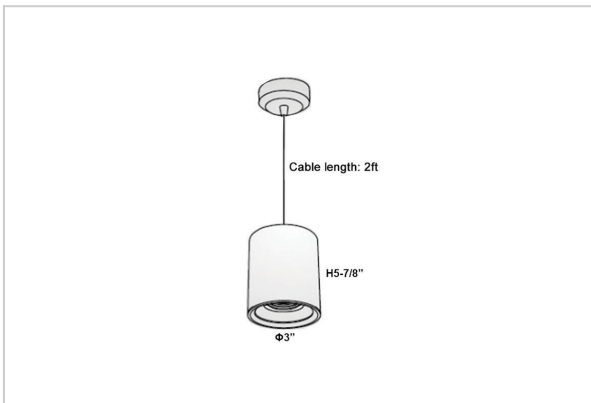

Aurora Pendant Lights

ITEM SKU#: 662187502038

Product Code : IK-RAuroraPL-12W-27K-BL-90C-15D

Voltage	100 - 277 V AC, 50-60 Hz
Lumen Output	960lm
Power	12W
CCT	2700K
CRI	>90
Beam Angle	15°
Light Distribution	Spot
LED Light Source	Osram SOLERIQ S 19
Start Time	Instant
Driver	Stand Alone (included)
Operating Position	No Swiveling Type
Dimming	Triac Dimming / 0-10 V Dimming
Heads	Single Head
Finish	Black
Height	5-7/8"
Diameter	3"
Optics	Reflective Cup Structure
Application Area	Guest Room, Restaurant, Meeting Room, Club, Hall, Hotel Entrance

Beam Spread (Options)

Spot	15°	Medium	30°	Flood	45°
ft	0.72	3.0	1.41	3.0	2.03
Ø	3.58	7.04	10.15	6.09	3.58

Aurora is a technologically advanced LED Pendant Light that incorporates electronic gear and a high-quality lens with wide beam spread. While commonly used as task light, the unique and state-of-the-art design of this luminaire also enhances the overall aesthetics of your store.