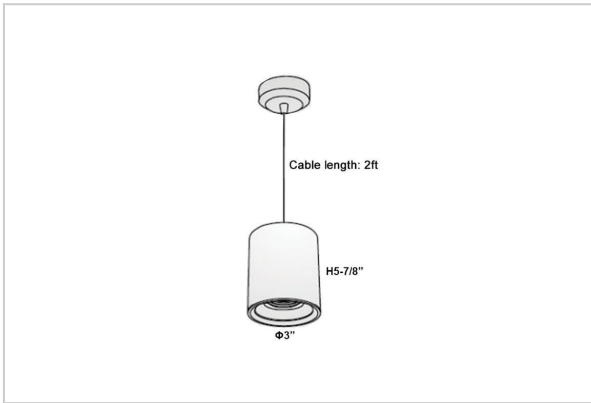

Aurora Pendant Lights

ITEM SKU#: 662187502014

Product Code : IK-RAuroraPL-8W-40K-BL-90C-15D

Voltage	100 - 277 V AC, 50-60 Hz
Lumen Output	720lm
Power	8W
CCT	4000K
CRI	>90
Beam Angle	15°
Light Distribution	Spot
LED Light Source	Osram SOLERIQ S 19
Start Time	Instant
Driver	Stand Alone (included)
Operating Position	No Swiveling Type
Dimming	Triac Dimming / 0-10 V Dimming
Heads	Single Head
Finish	Black
Height	5-7/8"
Diameter	3"
Optics	Reflective Cup Structure
Application Area	Guest Room, Restaurant, Meeting Room, Club, Hall, Hotel Entrance

Beam Spread (Options)

Spot	15°	Medium	30°	Flood	45°
ft	Ø	ft	Ø	ft	Ø
3.0	0.72	3.0	1.41	3.0	2.03
9.0	2.15	9.0	4.22	9.0	6.09
15.0	3.58	15.0	7.04	15.0	10.15

Aurora is a technologically advanced LED Pendant Light that incorporates electronic gear and a high-quality lens with wide beam spread. While commonly used as task light, the unique and state-of-the-art design of this luminaire also enhances the overall aesthetics of your store.