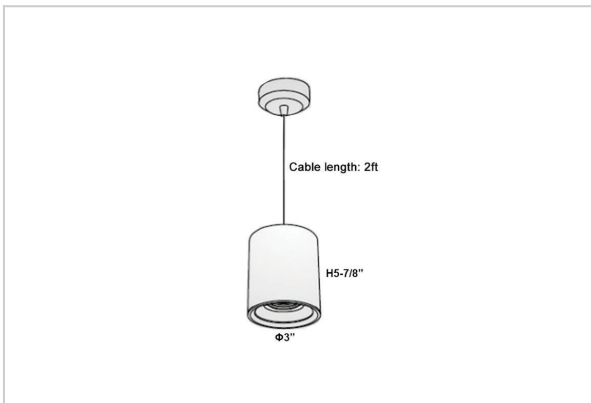

Aurora Pendant Lights

ITEM SKU#: 662187501994

Product Code : IK-RAuroraPL-8W-27K-BL-90C-15D

Voltage	100 - 277 V AC, 50-60 Hz
Lumen Output	640lm
Power	8W
CCT	2700K
CRI	>90
Beam Angle	15°
Light Distribution	Spot
LED Light Source	Osram SOLERIQ S 19
Start Time	Instant
Driver	Stand Alone (included)
Operating Position	No Swiveling Type
Dimming	Triac Dimming / 0-10 V Dimming
Heads	Single Head
Finish	Black
Height	5-7/8"
Diameter	3"
Optics	Reflective Cup Structure
Application Area	Guest Room, Restaurant, Meeting Room, Club, Hall, Hotel Entrance

Beam Spread (Options)

Spot	15°	Medium	30°	Flood	45°
ft	Ø	ft	Ø	ft	Ø
3.0	0.72	3.0	1.41	3.0	2.03
9.0	2.15	9.0	4.22	9.0	6.09
15.0	3.58	15.0	7.04	15.0	10.15

Aurora is a technologically advanced LED Pendant Light that incorporates electronic gear and a high-quality lens with wide beam spread. While commonly used as task light, the unique and state-of-the-art design of this luminaire also enhances the overall aesthetics of your store.