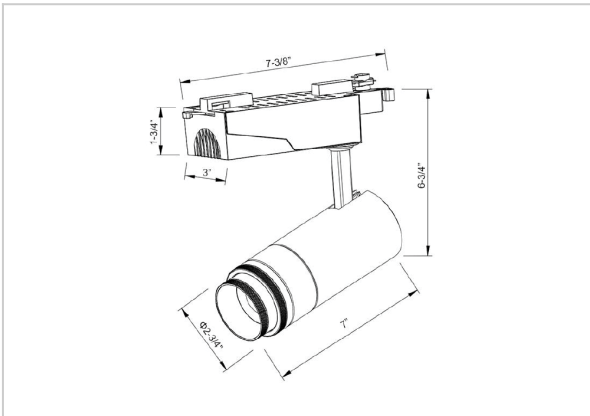

Ork Track Lights

ITEM SKU#: 662187490496

Product Code : IK-RORKTL-30W-35K-BL-90C-ADB

Voltage	100 - 277 V AC, 50-60 Hz
Lumen Output	4200lm
Power	30W
Efficacy	140lm/w
CCT	3500K
CRI	>90
Beam Angle	15°
Light Distribution	Wide flood
LED Type	COB
LED Light Source	Osram SOLERIQ S 19
Start Time	Instant
Driver	Stand Alone (included)
Operating Position	Swiveling Type
Dimming	Triac Dimming
Construction	Track
Mounting Type	Track Light Structure
Heads	Single Head
Body Material	Aluminium Die cast
Finish	Black
Length	7-1/8"
Height	7-1/4"
Diameter	3"
Cut Out	7-3/8"
Width (W)	7-3/8"
Application Area	Indoor Applications

Beam Spread (Options)

Spot	15°	Medium	24°	Flood	36°	Wide Flood	60°
ft	Ø	ft	Ø	ft	Ø	ft	Ø
3.0	0.72	3.0	1.41	3.0	2.03	3.0	3.15
9.0	2.15	9.0	4.22	9.0	6.09	9.0	9.45
15.0	3.58	15.0	7.04	15.0	10.15	15.0	15.75

Ork is a technologically advanced LED track light with incorporated electronic gear and chip on board. It also has a high-quality reflector with three different beam spreads. Moreover, the lamp housing of die-cast aluminum for optimal cooling allows the fixture to last longer than its traditional counterparts.