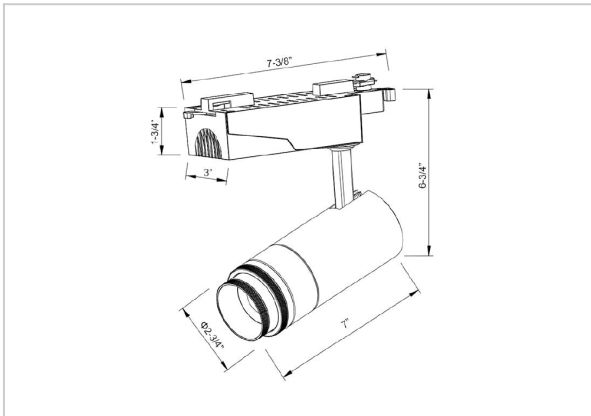

Ork Track Lights

ITEM SKU#: 662187490496

Product Code : IK-RORKTL-30W-35K-BL-90C-ADB

Voltage	100 - 277 V AC, 50-60 Hz
Lumen Output	4200lm
Power	30W
Efficacy	140lm/w
CCT	3500K
CRI	>90
Beam Angle	15°
Light Distribution	Wide flood
LED Type	COB
LED Light Source	Osram SOLERIQ S 19
Start Time	Instant
Driver	Stand Alone (included)
Operating Position	Swiveling Type
Dimming	Triac Dimming
Construction	Track
Mounting Type	Track Light Structure
Heads	Single Head
Body Material	Aluminium Die cast
Finish	Black
Length	7-1/8"
Height	7-1/4"
Diameter	3"
Cut Out	7-3/8"
Width (W)	7-3/8"
Application Area	Indoor Applications

Beam Spread (Options)

Spot	15°	Medium	24°	Flood	36°	Wide Flood	60°
ft	Ø	ft	Ø	ft	Ø	ft	Ø
3.0	0.72	3.0	1.41	3.0	2.03	3.0	3.15
9.0	2.15	9.0	4.22	9.0	6.09	9.0	9.45
15.0	3.58	15.0	7.04	15.0	10.15	15.0	15.75

Ork is a technologically advanced LED track light with incorporated electronic gear and chip on board. It also has a high-quality reflector with three different beam spreads. Moreover, the lamp housing of die-cast aluminum for optimal cooling allows the fixture to last longer than its traditional counterparts.