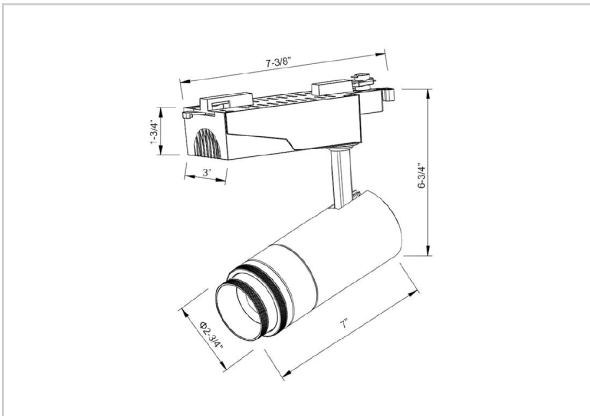

## Product Code : IK-RORKTL-30W-30K-BL-90C-ADB

Voltage	100 - 277 V AC, 50-60 Hz
Lumen Output	4200lm
Power	30W
Efficacy	140lm/w
CCT	3000K
CRI	>90
Beam Angle	15°
Light Distribution	Wide flood
LED Type	COB
LED Light Source	Osram SOLERIQ S 19
Start Time	Instant
Driver	Stand Alone (included)
Operating Position	Swiveling Type
Dimming	Triac Dimming
Construction	Track
Mounting Type	Track Light Structure
Heads	Single Head
Body Material	Aluminium Die cast
Finish	Black
Length	7-1/8"
Height	7-1/4"
Diameter	3"
Cut Out	7-3/8"
Width (W)	7-3/8"
Application Area	Indoor Applications

### Beam Spread (Options)

Spot	15°	Medium	24°	Flood	36°	Wide Flood	60°
ft	Ø	ft	Ø	ft	Ø	ft	Ø
3.0	0.72	3.0	1.41	3.0	2.03	3.0	3.15
9.0	2.15	9.0	4.22	9.0	6.09	9.0	9.45
15.0	3.58	15.0	7.04	15.0	10.15	15.0	15.75

Ork is a technologically advanced LED track light with incorporated electronic gear and chip on board. It also has a high-quality reflector with three different beam spreads. Moreover, the lamp housing of die-cast aluminum for optimal cooling allows the fixture to last longer than its traditional counterparts.