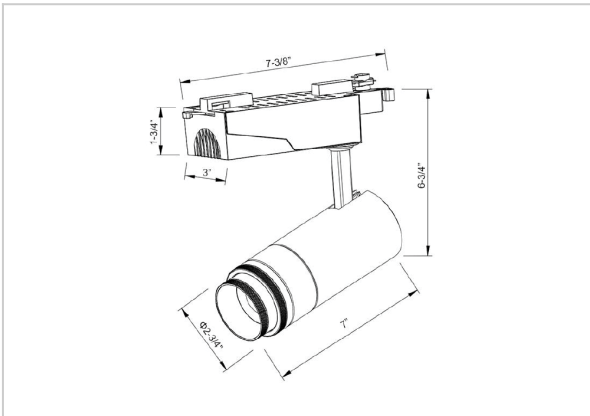

Ork Track Lights

ITEM SKU#: 662187490472

Product Code : IK-RORKTL-30W-27K-BL-90C-ADB

Voltage	100 - 277 V AC, 50-60 Hz
Lumen Output	4200lm
Power	30W
Efficacy	140lm/w
CCT	2700K
CRI	>90
Beam Angle	15°
Light Distribution	Wide flood
LED Type	COB
LED Light Source	Osram SOLERIQ S 19
Start Time	Instant
Driver	Stand Alone (included)
Operating Position	Swiveling Type
Dimming	Triac Dimming
Construction	Track
Mounting Type	Track Light Structure
Heads	Single Head
Body Material	Aluminium Die cast
Finish	Black
Length	7-1/8"
Height	7-1/4"
Diameter	3"
Cut Out	7-3/8"
Width (W)	7-3/8"
Application Area	Indoor Applications

Beam Spread (Options)

Spot	15°	Medium	24°	Flood	36°	Wide Flood	60°
ft	Ø	ft	Ø	ft	Ø	ft	Ø
3.0	0.72	3.0	1.41	3.0	2.03	3.0	3.15
9.0	2.15	9.0	4.22	9.0	6.09	9.0	9.45
15.0	3.58	15.0	7.04	15.0	10.15	15.0	15.75

Ork is a technologically advanced LED track light with incorporated electronic gear and chip on board. It also has a high-quality reflector with three different beam spreads. Moreover, the lamp housing of die-cast aluminum for optimal cooling allows the fixture to last longer than its traditional counterparts.