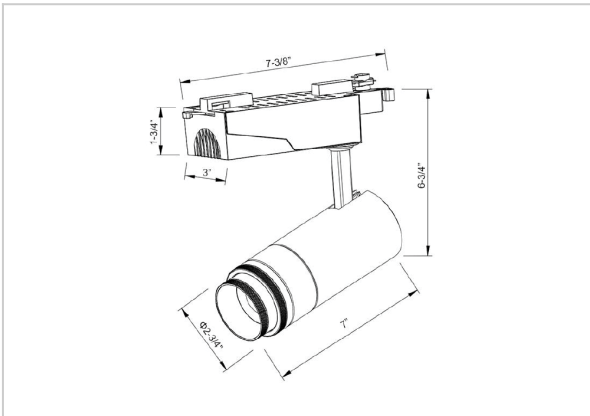

## Product Code : IK-RORKTL-30W-27K-BL-90C-ADB

Voltage	100 - 277 V AC, 50-60 Hz
Lumen Output	4200lm
Power	30W
Efficacy	140lm/w
CCT	2700K
CRI	>90
Beam Angle	15°
Light Distribution	Wide flood
LED Type	COB
LED Light Source	Osram SOLERIQ S 19
Start Time	Instant
Driver	Stand Alone (included)
Operating Position	Swiveling Type
Dimming	Triac Dimming
Construction	Track
Mounting Type	Track Light Structure
Heads	Single Head
Body Material	Aluminium Die cast
Finish	Black
Length	7-1/8"
Height	7-1/4"
Diameter	3"
Cut Out	7-3/8"
Width (W)	7-3/8"
Application Area	Indoor Applications

### Beam Spread (Options)

Spot	15°	Medium	24°	Flood	36°	Wide Flood	60°
ft	Ø	ft	Ø	ft	Ø	ft	Ø
3.0	0.72	3.0	1.41	3.0	2.03	3.0	3.15
9.0	2.15	9.0	4.22	9.0	6.09	9.0	9.45
15.0	3.58	15.0	7.04	15.0	10.15	15.0	15.75

Ork is a technologically advanced LED track light with incorporated electronic gear and chip on board. It also has a high-quality reflector with three different beam spreads. Moreover, the lamp housing of die-cast aluminum for optimal cooling allows the fixture to last longer than its traditional counterparts.