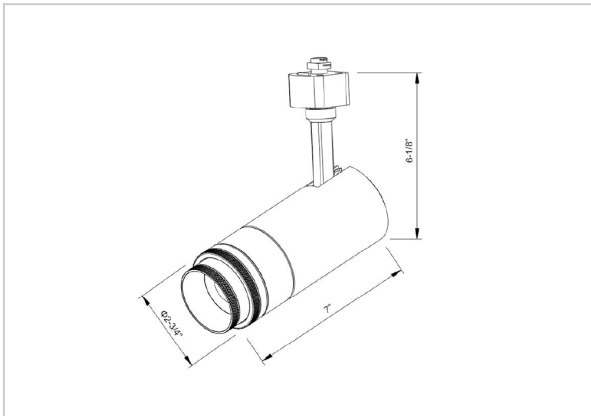

Optik Track Lights

ITEM SKU#: 662187508580

Product Code : IK-ROPTIKTL-30W-30/40/50K-WH-90C-ADB

| | |
|--------------------|--------------------------|
| Voltage | 100 - 277 V AC, 50-60 Hz |
| Lumen Output | 2733lm |
| Power | 30W |
| Efficacy | 90lm/w |
| CCT Selectable(K) | 3000- 4000- 5000K |
| CRI | >90 |
| Beam Angle | 15° |
| Light Distribution | Wide flood |
| LED Type | COB |
| LED Light Source | Osram SOLERIQ S 19 |
| Start Time | Instant |
| Driver | Built in |
| Operating Position | Swiveling Type |
| Dimming | Triac Dimming |
| Construction | Track |
| Mounting Type | Track Light Structure |
| Heads | Single Head |
| Body Material | Aluminium Die cast |
| Finish | White |
| Length | 7-1/8" |
| Height | 7-1/4" |
| Diameter | 3" |
| Application Area | Indoor Applications |

Beam Spread (Options)

| Spot 15° | | Medium 24° | | Flood 36° | | Wide Flood 60° | |
|----------|------|------------|------|-----------|-------|----------------|-------|
| ft | Ø | ft | Ø | ft | Ø | ft | Ø |
| 3.0 | 0.72 | 3.0 | 1.41 | 3.0 | 2.03 | 3.0 | 3.15 |
| 9.0 | 2.15 | 9.0 | 4.22 | 9.0 | 6.09 | 9.0 | 9.45 |
| 15.0 | 3.58 | 15.0 | 7.04 | 15.0 | 10.15 | 15.0 | 15.75 |