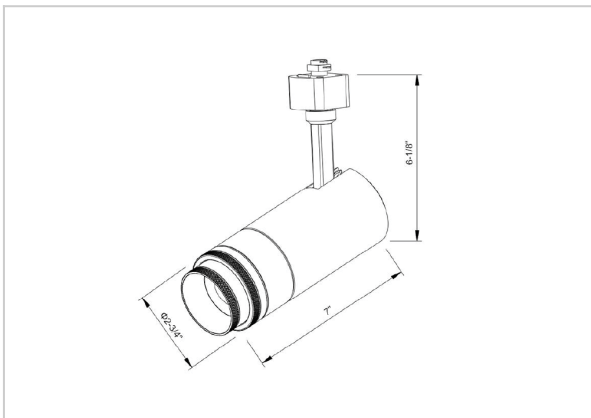

Optik Track Lights

ITEM SKU#: 662187508580

Product Code : IK-ROPTIKTL-30W-30/40/50K-WH-90C-ADB

Voltage	100 - 277 V AC, 50-60 Hz
Lumen Output	2733lm
Power	30W
Efficacy	90lm/w
CCT Selectable(K)	3000- 4000- 5000K
CRI	>90
Beam Angle	15°
Light Distribution	Wide flood
LED Type	COB
LED Light Source	Osram SOLERIQ S 19
Start Time	Instant
Driver	Built in
Operating Position	Swiveling Type
Dimming	Triac Dimming
Construction	Track
Mounting Type	Track Light Structure
Heads	Single Head
Body Material	Aluminium Die cast
Finish	White
Length	7-1/8"
Height	7-1/4"
Diameter	3"
Application Area	Indoor Applications

Beam Spread (Options)

Spot 15°		Medium 24°		Flood 36°		Wide Flood 60°	
ft	Ø	ft	Ø	ft	Ø	ft	Ø
3.0	0.72	3.0	1.41	3.0	2.03	3.0	3.15
9.0	2.15	9.0	4.22	9.0	6.09	9.0	9.45
15.0	3.58	15.0	7.04	15.0	10.15	15.0	15.75