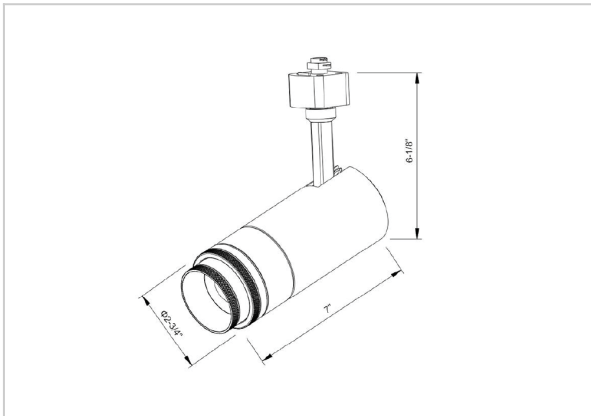

Optik Track Lights

ITEM SKU#: 662187508573

Product Code : IK-ROPTIKTL-30W-30/40/50K-BL-90C-ADB

Voltage	100 - 277 V AC, 50-60 Hz
Lumen Output	2733lm
Power	30W
Efficacy	90lm/w
CCT Selectable(K)	3000- 4000- 5000K
CRI	>90
Beam Angle	15°
Light Distribution	Wide flood
LED Type	COB
LED Light Source	Osram SOLERIQ S 19
Start Time	Instant
Driver	Built in
Operating Position	Swiveling Type
Dimming	Triac Dimming
Construction	Track
Mounting Type	Track Light Structure
Heads	Single Head
Body Material	Aluminium Die cast
Finish	Black
Length	7-1/8"
Height	7-1/4"
Diameter	3"
Application Area	Indoor Applications

Beam Spread (Options)

Spot 15°		Medium 24°		Flood 36°		Wide Flood 60°	
ft	Ø	ft	Ø	ft	Ø	ft	Ø
3.0	0.72	3.0	1.41	3.0	2.03	3.0	3.15
9.0	2.15	9.0	4.22	9.0	6.09	9.0	9.45
15.0	3.58	15.0	7.04	15.0	10.15	15.0	15.75