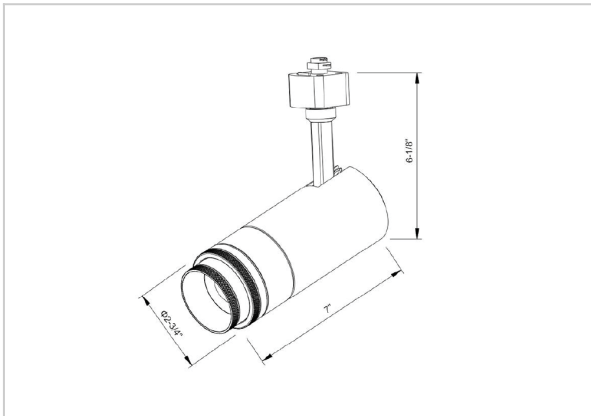

## Product Code : IK-ROPTIKTL-30W-30/40/50K-BL-90C-ADB

Voltage	100 - 277 V AC, 50-60 Hz
Lumen Output	2733lm
Power	30W
Efficacy	90lm/w
CCT Selectable(K)	3000- 4000- 5000K
CRI	>90
Beam Angle	15°
Light Distribution	Wide flood
LED Type	COB
LED Light Source	Osram SOLERIQ S 19
Start Time	Instant
Driver	Built in
Operating Position	Swiveling Type
Dimming	Triac Dimming
Construction	Track
Mounting Type	Track Light Structure
Heads	Single Head
Body Material	Aluminium Die cast
Finish	Black
Length	7-1/8"
Height	7-1/4"
Diameter	3"
Application Area	Indoor Applications

### Beam Spread (Options)

Spot 15°		Medium 24°		Flood 36°		Wide Flood 60°	
ft	Ø	ft	Ø	ft	Ø	ft	Ø
3.0	0.72	3.0	1.41	3.0	2.03	3.0	3.15
9.0	2.15	9.0	4.22	9.0	6.09	9.0	9.45
15.0	3.58	15.0	7.04	15.0	10.15	15.0	15.75