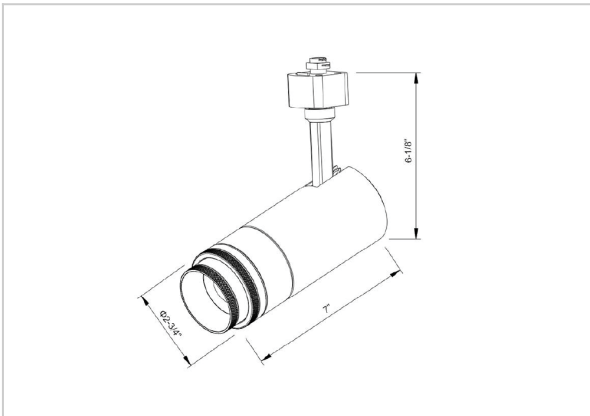

Optik Track Lights

ITEM SKU#: 662187508566

Product Code : IK-ROPTIKTL-20W-30/40/50K-WH-90C-ADB

Voltage	100 - 277 V AC, 50-60 Hz
Lumen Output	1809lm
Power	20W
Efficacy	90lm/w
CCT Selectable(K)	3000- 4000- 5000K
CRI	>90
Beam Angle	15°
Light Distribution	Wide flood
LED Type	COB
LED Light Source	Osram SOLERIQ S 19
Start Time	Instant
Driver	Built in
Operating Position	Swiveling Type
Dimming	Triac Dimming
Construction	Track
Mounting Type	Track Light Structure
Heads	Single Head
Body Material	Aluminium Die cast
Finish	White
Length	6-1/4"
Height	6-3/4"
Diameter	2-1/2"
Application Area	Indoor Applications

Beam Spread (Options)

Spot 15°		Medium 24°		Flood 36°		Wide Flood 60°	
ft	Ø	ft	Ø	ft	Ø	ft	Ø
3.0	0.72	3.0	1.41	3.0	2.03	3.0	3.15
9.0	2.15	9.0	4.22	9.0	6.09	9.0	9.45
15.0	3.58	15.0	7.04	15.0	10.15	15.0	15.75