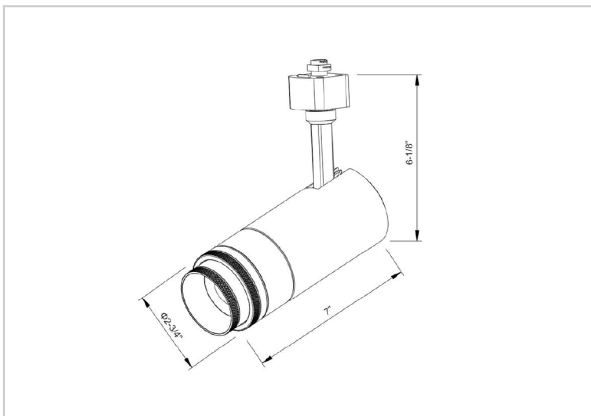

## Product Code : IK-ROPTIKTL-15W-30/40/50K-BL-90C-ADB

Voltage	100 - 277 V AC, 50-60 Hz
Lumen Output	1359lm
Power	15W
Efficacy	90lm/w
CCT Selectable(K)	3000- 4000- 5000K
CRI	>90
Beam Angle	15°
Light Distribution	Wide flood
LED Type	COB
LED Light Source	Osram SOLERIQ S 19
Start Time	Instant
Driver	Built in
Operating Position	Swiveling Type
Dimming	Triac Dimming
Construction	Track
Mounting Type	Track Light Structure
Heads	Single Head
Body Material	Aluminium Die cast
Finish	Black
Length	6-1/4"
Height	6-3/4"
Diameter	2-1/2"
Application Area	Indoor Applications

### Beam Spread (Options)

Spot 15°		Medium 24°		Flood 36°		Wide Flood 60°	
ft	Ø	ft	Ø	ft	Ø	ft	Ø
3.0	0.72	3.0	1.41	3.0	2.03	3.0	3.15
9.0	2.15	9.0	4.22	9.0	6.09	9.0	9.45
15.0	3.58	15.0	7.04	15.0	10.15	15.0	15.75