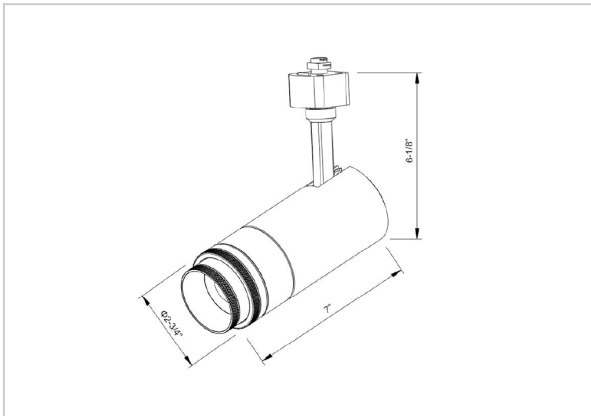

Optik Track Lights

ITEM SKU#: 662187508535

Product Code : IK-ROPTIKTL-15W-30/40/50K-BL-90C-ADB

Voltage	100 - 277 V AC, 50-60 Hz
Lumen Output	1359lm
Power	15W
Efficacy	90lm/w
CCT Selectable(K)	3000- 4000- 5000K
CRI	>90
Beam Angle	15°
Light Distribution	Wide flood
LED Type	COB
LED Light Source	Osram SOLERIQ S 19
Start Time	Instant
Driver	Built in
Operating Position	Swiveling Type
Dimming	Triac Dimming
Construction	Track
Mounting Type	Track Light Structure
Heads	Single Head
Body Material	Aluminium Die cast
Finish	Black
Length	6-1/4"
Height	6-3/4"
Diameter	2-1/2"
Application Area	Indoor Applications

Beam Spread (Options)

Spot 15°		Medium 24°		Flood 36°		Wide Flood 60°	
ft	Ø	ft	Ø	ft	Ø	ft	Ø
3.0	0.72	3.0	1.41	3.0	2.03	3.0	3.15
9.0	2.15	9.0	4.22	9.0	6.09	9.0	9.45
15.0	3.58	15.0	7.04	15.0	10.15	15.0	15.75