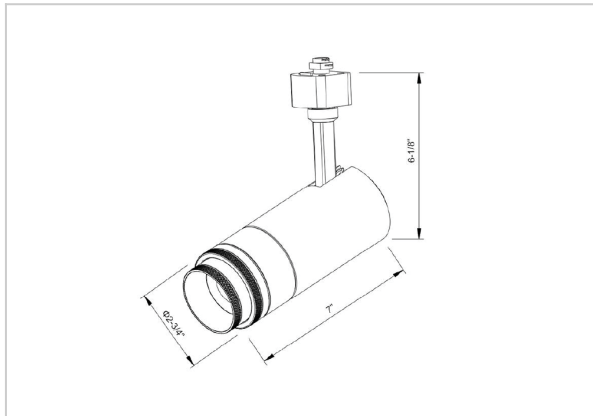

## Product Code : IK-ROPTIKTL-30W-40K-WH-90C-ADB

Voltage	100 - 277 V AC, 50-60 Hz
Lumen Output	4200lm
Power	30W
Efficacy	140lm/w
CCT	4000K
CRI	>90
Beam Angle	15°
Light Distribution	Wide flood
LED Type	COB
LED Light Source	Osram SOLERIQ S 19
Start Time	Instant
Driver	Built in
Operating Position	Swiveling Type
Dimming	Triac Dimming
Construction	Track
Mounting Type	Track Light Structure
Heads	Single Head
Body Material	Aluminium Die cast
Finish	White
Length	7-1/8"
Height	7-1/4"
Diameter	3"
Application Area	Indoor Applications

### Beam Spread (Options)

Spot 15°		Medium 24°		Flood 36°		Wide Flood 60°	
ft	Ø	ft	Ø	ft	Ø	ft	Ø
3.0	0.72	3.0	1.41	3.0	2.03	3.0	3.15
9.0	2.15	9.0	4.22	9.0	6.09	9.0	9.45
15.0	3.58	15.0	7.04	15.0	10.15	15.0	15.75

Optik is a technologically advanced LED track light with incorporated electronic gear and chip on board. It also has a high-quality reflector with three different beam spreads. Moreover, the lamp housing of die-cast aluminum for optimal cooling allows the fixture to last longer than its traditional counterparts.