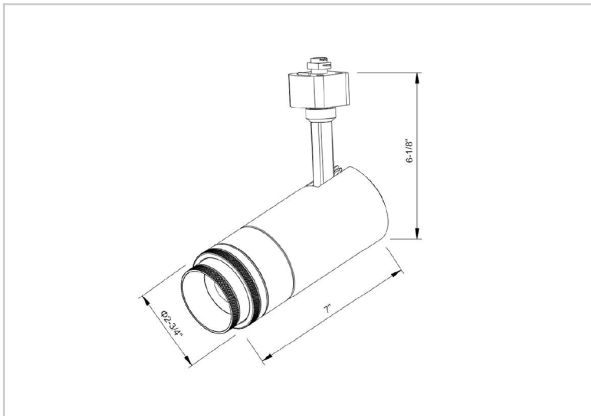

Optik Track Lights

ITEM SKU#: 662187490403

Product Code : IK-ROPTIKTL-30W-30K-WH-90C-ADB

Voltage	100 - 277 V AC, 50-60 Hz
Lumen Output	4200lm
Power	30W
Efficacy	140lm/w
CCT	3000K
CRI	>90
Beam Angle	15°
Light Distribution	Wide flood
LED Type	COB
LED Light Source	Osram SOLERIQ S 19
Start Time	Instant
Driver	Built in
Operating Position	Swiveling Type
Dimming	Triac Dimming
Construction	Track
Mounting Type	Track Light Structure
Heads	Single Head
Body Material	Aluminium Die cast
Finish	White
Length	7-1/8"
Height	7-1/4"
Diameter	3"
Application Area	Indoor Applications

Beam Spread (Options)

Spot 15°		Medium 24°		Flood 36°		Wide Flood 60°	
ft	Ø	ft	Ø	ft	Ø	ft	Ø
3.0	0.72	3.0	1.41	3.0	2.03	3.0	3.15
9.0	2.15	9.0	4.22	9.0	6.09	9.0	9.45
15.0	3.58	15.0	7.04	15.0	10.15	15.0	15.75

Optik is a technologically advanced LED track light with incorporated electronic gear and chip on board. It also has a high-quality reflector with three different beam spreads. Moreover, the lamp housing of die-cast aluminum for optimal cooling allows the fixture to last longer than its traditional counterparts.