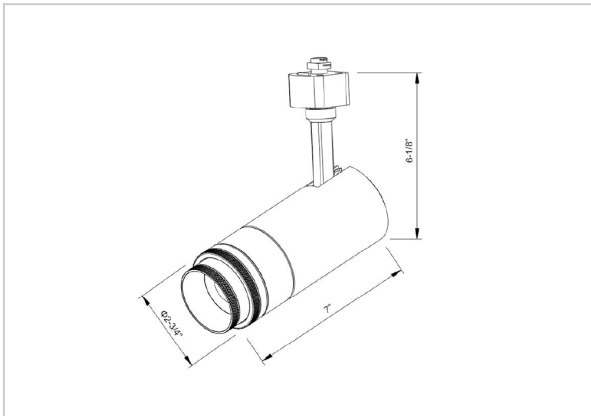

Optik Track Lights

ITEM SKU#: 662187490397

Product Code : IK-ROPTIKTL-30W-27K-WH-90C-ADB

Voltage	100 - 277 V AC, 50-60 Hz
Lumen Output	4200lm
Power	30W
Efficacy	140lm/w
CCT	2700K
CRI	>90
Beam Angle	15°
Light Distribution	Wide flood
LED Type	COB
LED Light Source	Osram SOLERIQ S 19
Start Time	Instant
Driver	Built in
Operating Position	Swiveling Type
Dimming	Triac Dimming
Construction	Track
Mounting Type	Track Light Structure
Heads	Single Head
Body Material	Aluminium Die cast
Finish	White
Length	7-1/8"
Height	7-1/4"
Diameter	3"
Application Area	Indoor Applications

Beam Spread (Options)

Spot 15°		Medium 24°		Flood 36°		Wide Flood 60°	
ft	Ø	ft	Ø	ft	Ø	ft	Ø
3.0	0.72	3.0	1.41	3.0	2.03	3.0	3.15
9.0	2.15	9.0	4.22	9.0	6.09	9.0	9.45
15.0	3.58	15.0	7.04	15.0	10.15	15.0	15.75

Optik is a technologically advanced LED track light with incorporated electronic gear and chip on board. It also has a high-quality reflector with three different beam spreads. Moreover, the lamp housing of die-cast aluminum for optimal cooling allows the fixture to last longer than its traditional counterparts.