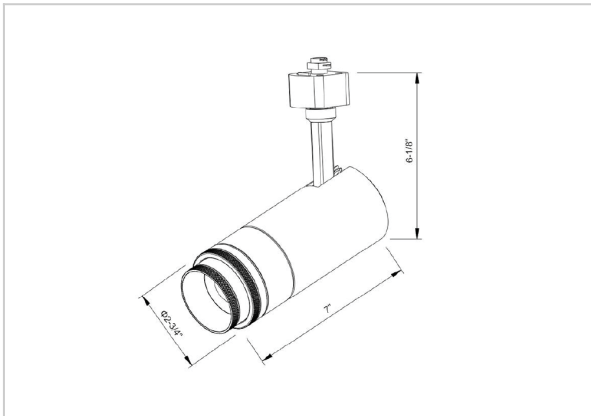

Optik Track Lights

ITEM SKU#: 662187490380

Product Code : IK-ROPTIKTL-15W-40K-WH-90C-ADB

Voltage	100 - 277 V AC, 50-60 Hz
Lumen Output	2100lm
Power	15W
Efficacy	140lm/w
CCT	4000K
CRI	>90
Beam Angle	15°
Light Distribution	Wide flood
LED Type	COB
LED Light Source	Osram SOLERIQ S 19
Start Time	Instant
Driver	Built in
Operating Position	Swiveling Type
Dimming	Triac Dimming
Construction	Track
Mounting Type	Track Light Structure
Heads	Single Head
Body Material	Aluminium Die cast
Finish	White
Length	6-1/4"
Height	6-3/4"
Diameter	2-1/2"
Application Area	Indoor Applications

Beam Spread (Options)

Spot 15°		Medium 24°		Flood 36°		Wide Flood 60°	
ft	Ø	ft	Ø	ft	Ø	ft	Ø
3.0	0.72	3.0	1.41	3.0	2.03	3.0	3.15
9.0	2.15	9.0	4.22	9.0	6.09	9.0	9.45
15.0	3.58	15.0	7.04	15.0	10.15	15.0	15.75

Optik is a technologically advanced LED track light with incorporated electronic gear and chip on board. It also has a high-quality reflector with three different beam spreads. Moreover, the lamp housing of die-cast aluminum for optimal cooling allows the fixture to last longer than its traditional counterparts.