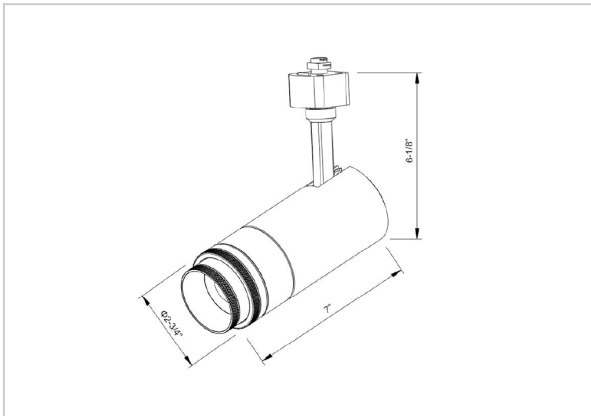

Optik Track Lights

ITEM SKU#: 662187490366

Product Code : IK-ROPTIKTL-15W-30K-WH-90C-ADB

Voltage	100 - 277 V AC, 50-60 Hz
Lumen Output	2100lm
Power	15W
Efficacy	140lm/w
CCT	3000K
CRI	>90
Beam Angle	15°
Light Distribution	Wide flood
LED Type	COB
LED Light Source	Osram SOLERIQ S 19
Start Time	Instant
Driver	Built in
Operating Position	Swiveling Type
Dimming	Triac Dimming
Construction	Track
Mounting Type	Track Light Structure
Heads	Single Head
Body Material	Aluminium Die cast
Finish	White
Length	6-1/4"
Height	6-3/4"
Diameter	2-1/2"
Application Area	Indoor Applications

Beam Spread (Options)

Spot 15°		Medium 24°		Flood 36°		Wide Flood 60°	
ft	Ø	ft	Ø	ft	Ø	ft	Ø
3.0	0.72	3.0	1.41	3.0	2.03	3.0	3.15
9.0	2.15	9.0	4.22	9.0	6.09	9.0	9.45
15.0	3.58	15.0	7.04	15.0	10.15	15.0	15.75

Optik is a technologically advanced LED track light with incorporated electronic gear and chip on board. It also has a high-quality reflector with three different beam spreads. Moreover, the lamp housing of die-cast aluminum for optimal cooling allows the fixture to last longer than its traditional counterparts.