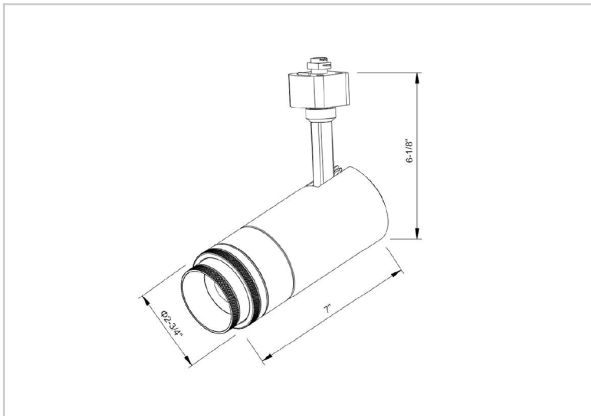

Optik Track Lights

ITEM SKU#: 662187490359

Product Code : IK-ROPTIKTL-15W-27K-WH-90C-ADB

Voltage	100 - 277 V AC, 50-60 Hz
Lumen Output	2100lm
Power	15W
Efficacy	140lm/w
CCT	2700K
CRI	>90
Beam Angle	15°
Light Distribution	Wide flood
LED Type	COB
LED Light Source	Osram SOLERIQ S 19
Start Time	Instant
Driver	Built in
Operating Position	Swiveling Type
Dimming	Triac Dimming
Construction	Track
Mounting Type	Track Light Structure
Heads	Single Head
Body Material	Aluminium Die cast
Finish	White
Length	6-1/4"
Height	6-3/4"
Diameter	2-1/2"
Application Area	Indoor Applications

Beam Spread (Options)

Spot 15°		Medium 24°		Flood 36°		Wide Flood 60°	
ft	Ø	ft	Ø	ft	Ø	ft	Ø
3.0	0.72	3.0	1.41	3.0	2.03	3.0	3.15
9.0	2.15	9.0	4.22	9.0	6.09	9.0	9.45
15.0	3.58	15.0	7.04	15.0	10.15	15.0	15.75

Optik is a technologically advanced LED track light with incorporated electronic gear and chip on board. It also has a high-quality reflector with three different beam spreads. Moreover, the lamp housing of die-cast aluminum for optimal cooling allows the fixture to last longer than its traditional counterparts.