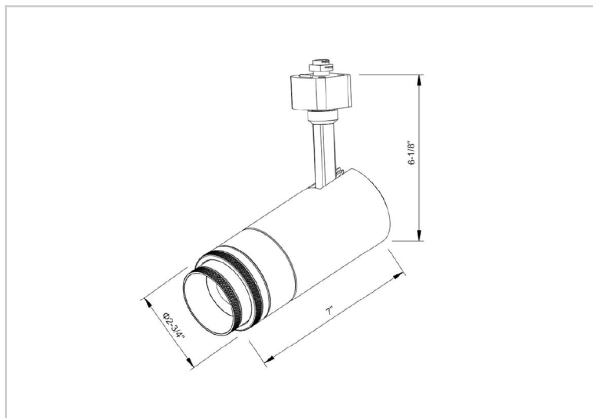

## Product Code : IK-ROPTIKTL-15W-40K-WH-90C-ADB

Voltage	100 - 277 V AC, 50-60 Hz
Lumen Output	2100lm
Power	15W
Efficacy	140lm/w
CCT	4000K
CRI	>90
Beam Angle	15°
Light Distribution	Wide flood
LED Type	COB
LED Light Source	Osram SOLERIQ S 19
Start Time	Instant
Driver	Built in
Operating Position	Swiveling Type
Dimming	Triac Dimming
Construction	Track
Mounting Type	Track Light Structure
Heads	Single Head
Body Material	Aluminium Die cast
Finish	White
Length	6-1/4"
Height	6-3/4"
Diameter	2-1/2"
Application Area	Indoor Applications

### Beam Spread (Options)

Spot 15°		Medium 24°		Flood 36°		Wide Flood 60°	
ft	Ø	ft	Ø	ft	Ø	ft	Ø
3.0	0.72	3.0	1.41	3.0	2.03	3.0	3.15
9.0	2.15	9.0	4.22	9.0	6.09	9.0	9.45
15.0	3.58	15.0	7.04	15.0	10.15	15.0	15.75

Optik is a technologically advanced LED track light with incorporated electronic gear and chip on board. It also has a high-quality reflector with three different beam spreads. Moreover, the lamp housing of die-cast aluminum for optimal cooling allows the fixture to last longer than its traditional counterparts.