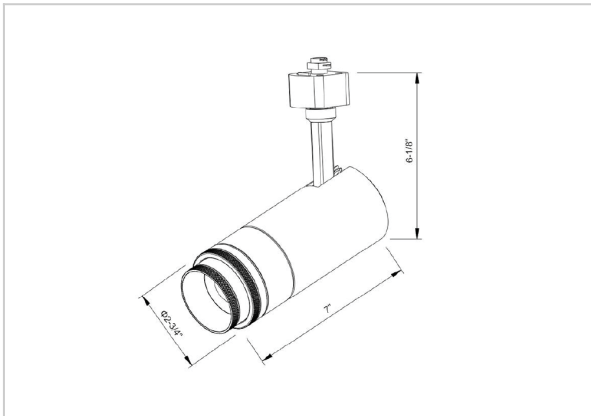

## Product Code : IK-ROPTIKTL-15W-35K-WH-90C-ADB

|                    |                          |
|--------------------|--------------------------|
| Voltage            | 100 - 277 V AC, 50-60 Hz |
| Lumen Output       | 2100lm                   |
| Power              | 15W                      |
| Efficacy           | 140lm/w                  |
| CCT                | 3500K                    |
| CRI                | >90                      |
| Beam Angle         | 15°                      |
| Light Distribution | Wide flood               |
| LED Type           | COB                      |
| LED Light Source   | Osram SOLERIQ S 19       |
| Start Time         | Instant                  |
| Driver             | Built in                 |
| Operating Position | Swiveling Type           |
| Dimming            | Triac Dimming            |
| Construction       | Track                    |
| Mounting Type      | Track Light Structure    |
| Heads              | Single Head              |
| Body Material      | Aluminium Die cast       |
| Finish             | White                    |
| Length             | 6-1/4"                   |
| Height             | 6-3/4"                   |
| Diameter           | 2-1/2"                   |
| Application Area   | Indoor Applications      |

### Beam Spread (Options)

| Spot 15° |      | Medium 24° |      | Flood 36° |       | Wide Flood 60° |       |
|----------|------|------------|------|-----------|-------|----------------|-------|
| ft       | Ø    | ft         | Ø    | ft        | Ø     | ft             | Ø     |
| 3.0      | 0.72 | 3.0        | 1.41 | 3.0       | 2.03  | 3.0            | 3.15  |
| 9.0      | 2.15 | 9.0        | 4.22 | 9.0       | 6.09  | 9.0            | 9.45  |
| 15.0     | 3.58 | 15.0       | 7.04 | 15.0      | 10.15 | 15.0           | 15.75 |