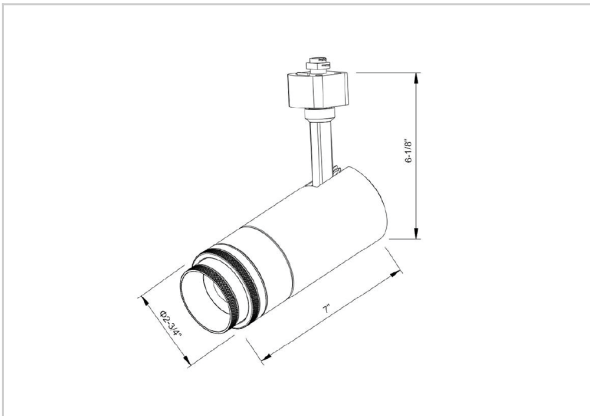

Optik Track Lights

ITEM SKU#: 662187490304

Product Code : IK-ROPTIKTL-30W-40K-BL-90C-ADB

Voltage	100 - 277 V AC, 50-60 Hz
Lumen Output	4200lm
Power	30W
Efficacy	140lm/w
CCT	4000K
CRI	>90
Beam Angle	15°
Light Distribution	Wide flood
LED Type	COB
LED Light Source	Osram SOLERIQ S 19
Start Time	Instant
Driver	Built in
Operating Position	Swiveling Type
Dimming	Triac Dimming
Construction	Track
Mounting Type	Track Light Structure
Heads	Single Head
Body Material	Aluminium Die cast
Finish	Black
Length	7-1/8"
Height	7-1/4"
Diameter	3"
Application Area	Indoor Applications

Beam Spread (Options)

Spot 15°		Medium 24°		Flood 36°		Wide Flood 60°	
ft	Ø	ft	Ø	ft	Ø	ft	Ø
3.0	0.72	3.0	1.41	3.0	2.03	3.0	3.15
9.0	2.15	9.0	4.22	9.0	6.09	9.0	9.45
15.0	3.58	15.0	7.04	15.0	10.15	15.0	15.75

Optik is a technologically advanced LED track light with incorporated electronic gear and chip on board. It also has a high-quality reflector with three different beam spreads. Moreover, the lamp housing of die-cast aluminum for optimal cooling allows the fixture to last longer than its traditional counterparts.